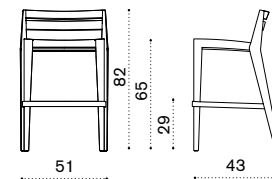

Ethimo

Square coffee table 50x50

$\frac{kg}{kg} \rightarrow 6$

Item	Description
RBTCQT1	Teak
COVER404	Rain cover 51 x 51 h32

Dining chair / Dining armchair

chair $\frac{kg}{kg} \rightarrow 6,5$ | armchair $\frac{kg}{kg} \rightarrow 7,5$

Item	Description
RBSET1	Dining chair, teak
RBPDT1	Dining armchair, teak
RBCUSEAW24	Cushion, seat, nature grey
RBCUSEAW25	Cushion, seat, nature white
RBCUSEAW39	Cushion, seat, espresso
RBCUSEA31	Cushion, seat, red navajo
RBCUSEA65	Cushion, seat, yellow apache
COVER116	Rain cover 52 x 76 h100 for 4 chairs
COVER155	Rain cover 76 x 62 h105 for 4 armchairs

Rectangular extendable dining table 235-340x100

$\frac{kg}{kg} \rightarrow 90$ | $\frac{kg}{kg} \rightarrow 8-12$

Item	Description
RBTPRM1T1	Teak
COVER149	Rain cover 241 x 101 h77

Counter stool h82 NEW

$\frac{kg}{kg} \rightarrow 8,5$