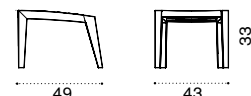

$\frac{kg}{kg} \rightarrow 4$

Item	Description
RBFS1	Teak
RBCUFSAW24	Cushion, nature grey
RBCUFSAW25	Cushion, nature white
RBCUFSAW39	Cushion, espresso
RBCUFSA31	Cushion, red navajo
RBCUFSA65	Cushion, yellow apache
COVER403	Rain cover 50 x 45 h33

Ethimo