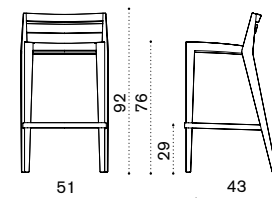

Barstool h92 NEW

$\frac{kg}{kg} \rightarrow 9$

Item	Description
RBSGH2T1	Stool h92, teak
RBCUSGAW24	Cushion, seat, nature grey
RBCUSGAW25	Cushion, seat, nature white
RBCUSGAW39	Cushion, seat, espresso
COVER631	Rain cover 55x55 h92

Outdoor Decor