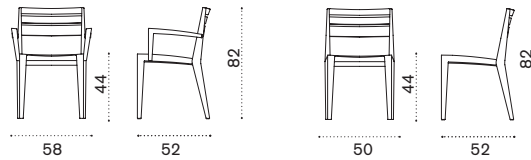

Square coffee table 50x50

→ 6 | 1 box 54X54X54H 8 Kg

Item	Description
RBTCQT1	Teak
COVER404	Rain cover 51 x 51 h32

Dining chair / Dining armchair

chair → 6,5 1 box 53X76X108H 32 Kg → 4 pcs
armchair → 7,5 1 box 62X76X108H 36 Kg → 4 pcs

RBSET1	Dining chair, teak
RBPDT1	Dining armchair, teak
RBCUSEAW24	Cushion, seat, nature grey
RBCUSEAW25	Cushion, seat, nature white
RBCUSEAW39	Cushion, seat, espresso
RBCUSEA31	Cushion, seat, red navajo
RBCUSEA65	Cushion, seat, yellow apache
COVER116	Rain cover 52 x 76 h100 (6 chairs)
COVER155	Rain cover 76 x 62 h105 (6 armchairs)