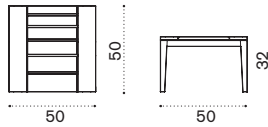

Square coffee table 50x50

→ 6 | 1 box 54X54X54H 8 Kg

Item	Description
RBTCQT1	Teak
COVER404	Rain cover 51 x 51 h32