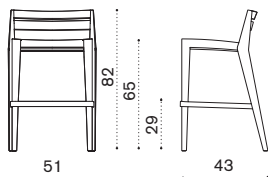

Counter stool h82

→ 8,5 1 box 48x55x85H 20 Kg → 2 pcs

RBSGH1T1	Stool h82, teak
RBCUSGAW24	Cushion, seat, nature grey
RBCUSGAW25	Cushion, seat, nature white
RBCUSGAW39	Cushion, seat, espresso
COVER630	Rain cover 55x55 h82