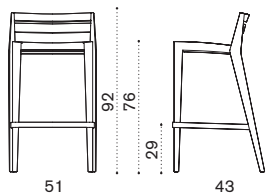

Barstool h92

→ 9 1 box 48x55x95H 23 Kg → 2 pcs

RBSGH2T1	Stool h92, teak
RBCUSGAW24	Cushion, seat, nature grey
RBCUSGAW25	Cushion, seat, nature white
RBCUSGAW39	Cushion, seat, espresso
COVER631	Rain cover 55x55 h92