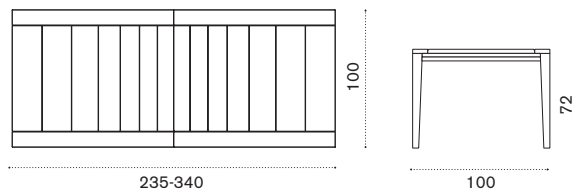

Rectangular extendable dining table 235-340x100

→ 90 1 box 254x117x47H 115 Kg

RBTPRM1T1	Teak
COVER149	Rain cover 241 x 101 h77