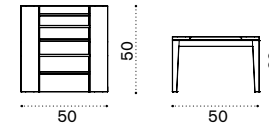

Square coffee table 50x50

kg → 6

Item	Description
RBTCQT1	Teak
COVER404	Rain cover 51 x 51 h32

Dining chair / Dining armchair