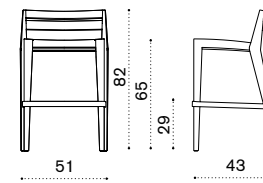

Counter stool h82 NEW

kg → 8,5

Item	Description
RBSGH1T1	Stool h82, teak
RBCUSGAW24	Cushion, seat, nature grey
RBCUSGAW25	Cushion, seat, nature white
RBCUSGAW39	Cushion, seat, espresso
COVER630	Rain cover 55x55 h82