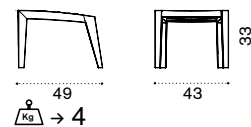

kg → 4

Item	Description
RBFS1	Teak
RBCUFSAW24	Cushion, nature grey
RBCUFSAW25	Cushion, nature white
RBCUFSAW39	Cushion, espresso
RBCUFSA31	Cushion, red navajo
RBCUFSA65	Cushion, yellow apache
COVER403	Rain cover 50 x 45 h33

Ethimo