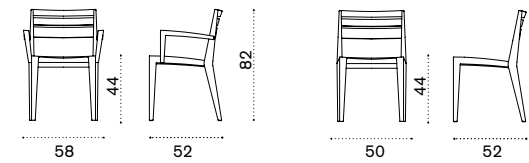

chair kg → 6,5 | armchair kg → 7,5

Item	Description
RBSET1	Dining chair, teak
RBPDT1	Dining armchair, teak
RBCUSEAW24	Cushion, seat, nature grey
RBCUSEAW25	Cushion, seat, nature white
RBCUSEAW39	Cushion, seat, espresso
RBCUSEA31	Cushion, seat, red navajo
RBCUSEA65	Cushion, seat, yellow apache
COVER116	Rain cover 52 x 76 h100 for 4 chairs
COVER155	Rain cover 76 x 62 h105 for 4 armchairs