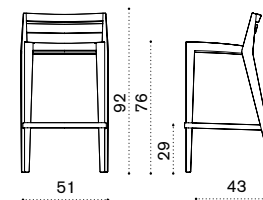

Barstool h92 NEW

kg → 9

Item	Description
RBSGH2T1	Stool h92, teak
RBCUSGAW24	Cushion, seat, nature grey
RBCUSGAW25	Cushion, seat, nature white
RBCUSGAW39	Cushion, seat, espresso
COVER631	Rain cover 55x55 h92

Outdoor Decor