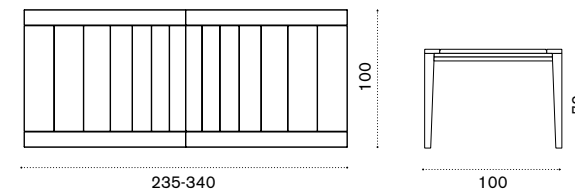

Rectangular extendable dining table 235-340x100

kg → 90 | 8-12

Item	Description
RBTPRM1T1	Teak
COVER149	Rain cover 241 x 101 h77