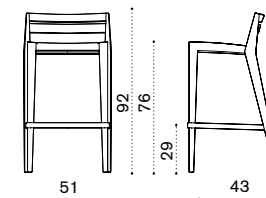

Barstool h92 NEW

→ 9

RBSGH2T1	Stool h92, teak
RBCUSGAW24	Cushion, seat, nature grey
RBCUSGAW25	Cushion, seat, nature white
RBCUSGAW39	Cushion, seat, espresso
COVER631	Rain cover 55x55 h92

Outdoor Decor