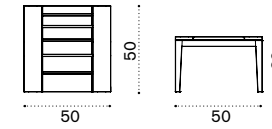

Square coffee table 50x50

→ 6

Item	Description
RBTCQT1	Teak
COVER404	Rain cover 51 x 51 h32

Dining chair / Dining armchair