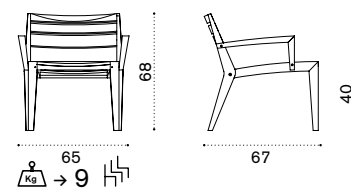

Lounge armchair