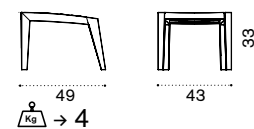

Footstool

Item	Description
RBFST1	Teak
RBCUFSAW24	Cushion, nature grey
RBCUFSAW25	Cushion, nature white
RBCUFSAW39	Cushion, espresso
RBCUFSA31	Cushion, red navajo
RBCUFSA65	Cushion, yellow apache
COVER403	Rain cover 50 x 45 h33

Ethimo