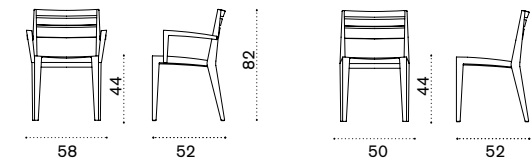

chair → 6,5 | armchair → 7,5

RBSET1	Dining chair, teak
RBPDT1	Dining armchair, teak
RBCUSEAW24	Cushion, seat, nature grey
RBCUSEAW25	Cushion, seat, nature white
RBCUSEAW39	Cushion, seat, espresso
RBCUSEA31	Cushion, seat, red navajo
RBCUSEA65	Cushion, seat, yellow apache
COVER116	Rain cover 52 x 76 h100 for 4 chairs
COVER155	Rain cover 76 x 62 h105 for 4 armchairs