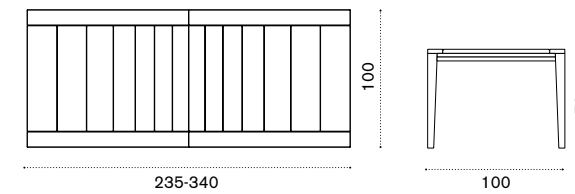

Rectangular extendable dining table 235-340x100

→ 90 | → 8-12

RBTPRM1T1	Teak
COVER149	Rain cover 241 x 101 h77