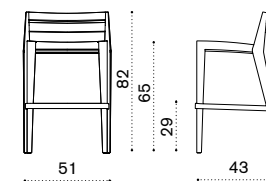

Counter stool h82 NEW

→ 8,5

RBSGH1T1	Stool h82, teak
RBCUSGAW24	Cushion, seat, nature grey
RBCUSGAW25	Cushion, seat, nature white
RBCUSGAW39	Cushion, seat, espresso
COVER630	Rain cover 55x55 h82