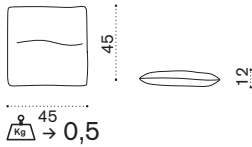

Back cushion 50x30 cm