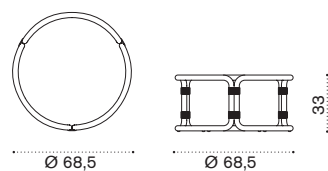

Coffee table Ø68,5 H33

RTTCTM2H1T5MM	Pickled teak + marble mosaic
RTTCTM2H1T5PSL	Pickled teak + london smoke
RTTCTM2H1T5MC	Pickled teak + cipollino marble
RTTCTM2H1T5MS	Pickled teak + statuary marble
COVER646	Rain cover Ø70 h32

→ 9,5 | 1 box 75X75X40H 13,5 Kg