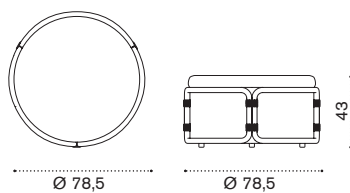

Pouf

RTPUT5P13	Pickled teak + rust fabric
RTPUT5PP40	Pickled teak + ice fabric
RTPUT5PP41	Pickled teak + aegean blue fabric
COVER645	Rain cover Ø80 h42

→ 17 | 1 box 85X85X54H 22 Kg