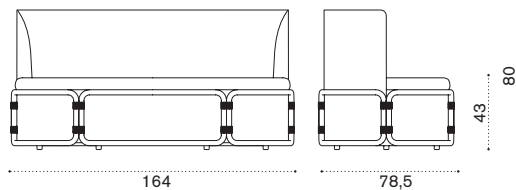

## 2 seater sofa

Item	Description
RTD2T5P13	Pickled teak + rust fabric
RTD2T5PP40	Pickled teak + ice fabric
RTD2T5PP41	Pickled teak + aegean blue fabric
COVER643	Rain cover 165 x 80 h79

→ 46 | 1 box 170X82X93H 66 Kg