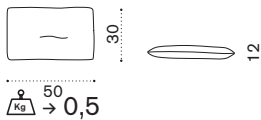

RTCUSCQPP40	Back cushion, ice
RTCUSCQPP41	Back cushion, aegean blue
RTCUSCQPP42	Back cushion, leofanto 1
RTCUSCQPP43	Back cushion, carmide 11
RTCUSCQPP29	Back cushion, chartreuse
RTCUSCOA54	Back cushion, amazone

RTCUSCRP29	Back cushion, chartreuse
RTCUSCRPP40	Back cushion, ice
RTCUSCRPP43	Back cushion, carmide 11
RTCUSCRPP42	Back cushion, leofanto 1