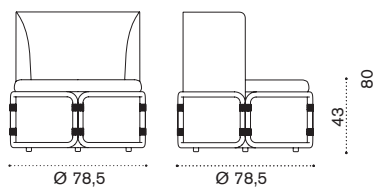

Lounge armchair

RTPLT5P13	Pickled teak + rust fabric
RTPLT5PP40	Pickled teak + aegean ice fabric
RTPLT5PP41	Pickled teak + aegean blue fabric
COVER644	Rain cover Ø80 h79

→ 22,5 | 1 box 85X84X85H 29,5 Kg