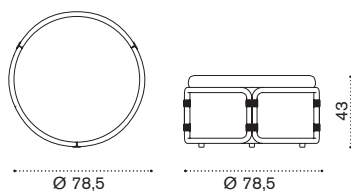

Pouf

RTPUT5P13	Pickled teak + rust fabric
RTPUT5PP40	Pickled teak + ice fabric
RTPUT5PP41	Pickled teak + aegean blue fabric
COVER645	Rain cover Ø80 h42

→ 17 | 1 box 85X85X54H 22 Kg