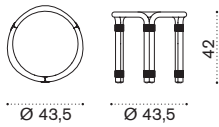

Rotin ^{NEW}

Coffee table Ø43,5 h42

→ 9 | 1 box 48X48X48H 15 Kg

Item	Description
RTTCTM1H2T5MC	Pickled teak + cipollino marble
RTTCTM1H2T5MS	Pickled teak + statuary marble
RTTCTM1H2T5MM	Pickled teak + mosaic marble
RTTCTM1H2T5PSL	Pickled teak + london smoke
COVER647	Rain cover Ø45 h41

Back cushion 45x45 cm