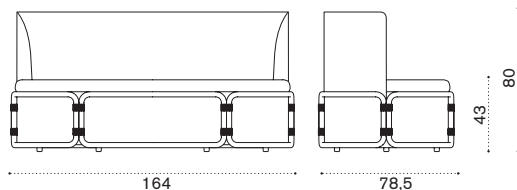

Rotin ^{NEW}

Zanellato/Bortotto
Collection composed of:
2 seater sofa / lounge armchair
/ pouf / coffee table.

FSC™ certified product

2 seater sofa

Item	Description
RTD2T5P13	Pickled teak + rust fabric
RTD2T5PP40	Pickled teak + ice fabric
RTD2T5PP41	Pickled teak + aegean blue fabric
COVER643	Rain cover 165 x 80 h79

→ 46 | 1 box 170X82X93H 66 Kg