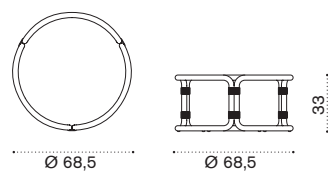

Coffee table Ø68,5 H33

RTTCTM2H1T5MM	Pickled teak + marble mosaic
RTTCTM2H1T5PSL	Pickled teak + london smoke
RTTCTM2H1T5MC	Pickled teak + cipollino marble
RTTCTM2H1T5MS	Pickled teak + statuary marble
COVER646	Rain cover Ø70 h32

→ 9,5 | 1 box 75X75X40H 13,5 Kg

Ethimo