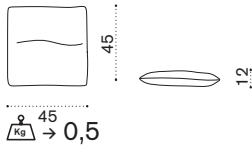

RTCUSCQPP40	Back cushion, ice
RTCUSCQPP41	Back cushion, aegean blue
RTCUSCQPP42	Back cushion, leofanto 1
RTCUSCQPP43	Back cushion, carmide 11
RTCUSCQPP29	Back cushion, chartreuse
RTCUSCOA54	Back cushion, amazone

Back cushion 50x30 cm