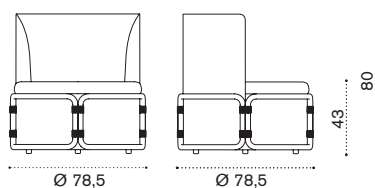

→ 46 | 1 box 170X82X93H 66 Kg

Lounge armchair

RTPLT5P13	Pickled teak + rust fabric
RTPLT5PP40	Pickled teak + aegean ice fabric
RTPLT5PP41	Pickled teak + aegean blue fabric
COVER644	Rain cover Ø80 h79

→ 22,5 | 1 box 85X84X85H 29,5 Kg