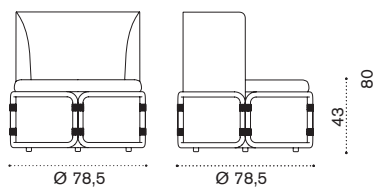

→ 46 | 1 box 170X82X93H 66 Kg

Lounge armchair

| | |
|------------|-----------------------------------|
| RTPLT5P13 | Pickled teak + rust fabric |
| RTPLT5PP40 | Pickled teak + aegean ice fabric |
| RTPLT5PP41 | Pickled teak + aegean blue fabric |
| COVER644 | Rain cover Ø80 h79 |