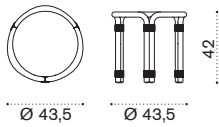

→ 17 | 1 box 85X85X54H 22 Kg

Coffee table Ø68,5 H33

| | |
|----------------|---------------------------------|
| RTTCTM2H1T5MM | Pickled teak + marble mosaic |
| RTTCTM2H1T5PSL | Pickled teak + london smoke |
| RTTCTM2H1T5MC | Pickled teak + cipollino marble |
| RTTCTM2H1T5MS | Pickled teak + statuary marble |
| COVER646 | Rain cover Ø70 h32 |

→ 9,5 | 1 box 75X75X40H 13,5 Kg

Ethimo

Rotin ^{NEW}

Coffee table Ø43,5 h42

 → 9 |  1 box 48X48X48H 15 Kg

| Item | Description |
|--|---------------------------------|
|  RTTCTM1H2T5MC | Pickled teak + cipollino marble |
|  RTTCTM1H2T5MS | Pickled teak + statuary marble |
|  RTTCTM1H2T5MM | Pickled teak + mosaic marble |
|  RTTCTM1H2T5PSL | Pickled teak + london smoke |
|  COVER647 | Rain cover Ø45 h41 |