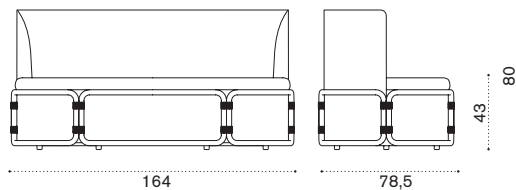

Rotin ^{NEW}

Zanellato/Bortotto
Collection composed of:
2 seater sofa / lounge armchair
/ pouf / coffee table.

FSC™ certified product

2 seater sofa

Item	Description
RTD2T5P13	Pickled teak + rust fabric
RTD2T5PP40	Pickled teak + ice fabric
RTD2T5PP41	Pickled teak + aegean blue fabric
COVER643	Rain cover 165 x 80 h79

→ 46 | 1 box 170X82X93H 66 Kg