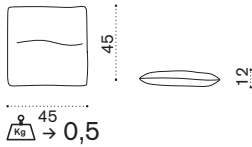

RTCUSCQPP40	Back cushion, ice
RTCUSCQPP41	Back cushion, aegean blue
RTCUSCQPP42	Back cushion, leofanto 1
RTCUSCQPP43	Back cushion, carmide 11
RTCUSCQP29	Back cushion, chartreuse
RTCUSCOA54	Back cushion, amazone

Back cushion 50x30 cm