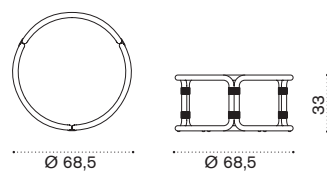

→ 22,5 | 1 box 85X84X85H 29,5 Kg

Pouf

| | |
|------------|-----------------------------------|
| RTPUT5P13 | Pickled teak + rust fabric |
| RTPUT5PP40 | Pickled teak + ice fabric |
| RTPUT5PP41 | Pickled teak + aegean blue fabric |
| COVER645 | Rain cover Ø80 h42 |

→ 17 | 1 box 85X85X54H 22 Kg

Coffee table Ø68,5 H33

| | |
|----------------|---------------------------------|
| RTTCTM2H1T5MM | Pickled teak + marble mosaic |
| RTTCTM2H1T5PSL | Pickled teak + london smoke |
| RTTCTM2H1T5MC | Pickled teak + cipollino marble |
| RTTCTM2H1T5MS | Pickled teak + statuary marble |
| COVER646 | Rain cover Ø70 h32 |