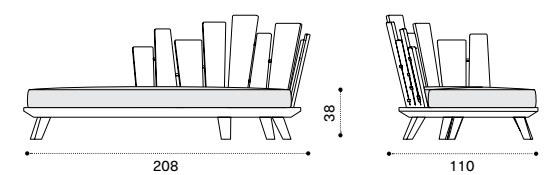

60,5 kg

Item	Description
RADDT1S	Brushed teak
RADDT5	Pickled teak
RACUDDPP1	Seat cushion, chartreuse
RACUDDPP2	Seat cushion, ardoise
RACUDDPP3	Seat cushion, laguna
RACUDDP25	Seat cushion, hydro white
RACUDDP24	Seat cushion, hydro grey
RACUDDA109	Seat cushion, checks black and white
RACUDDA58	Seat cushion, checks breeze
RACUDDA62	Seat cushion, checks oliver blue
RACUDDA59	Seat cushion, checks oliver green
RACUDDA57	Seat cushion, checks wild berry
RACUDDAV9	Seat cushion, velvet smoke
RACUDDAV25	Seat cushion, velvet arancio
COVER509	Rain cover 211 x 103 h92

Outdoor Decor