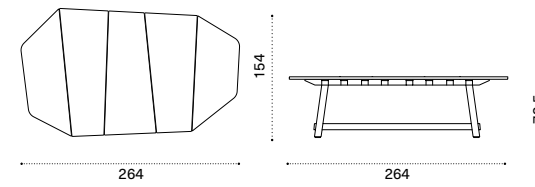

Dining table 264x154 ^{NEW}

→ 255 → 10

RATPRM1T1SPSR	Brushed teak + smeraldo
RATPRM1T1SMS	Brushed teak + statuary marble
RATPRM1T5PSR	Pickled teak + smeraldo
RATPRM1T5MS	Pickled teak + statuary marble
COVER611	Rain cover 265 x 156 h75