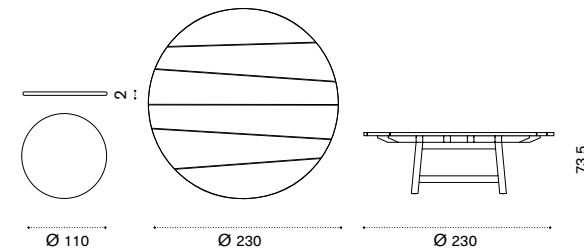

Round dining table Ø 230 ^{NEW}

→ 177 → 12

RATPTM1T1S	Brushed teak
RATPTM1T5	Pickled teak
RAPGMS	Statuary marble, rotating tray Ø110
COVER612	Rain cover Ø 231 h75