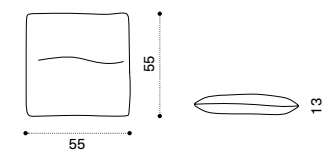

kg → 1

Item	Description
RACUSCM2PP1	Back cushion, chartreuse
RACUSCM2PP2	Back cushion, ardoise
RACUSCM2PP3	Back cushion, laguna
RACUSCM2P10	Back cushion, olive blue
RACUSCM2P11	Back cushion, caraibi rose
RACUSCM2P12	Back cushion, gris sauge
RACUSCM2P25	Back cushion, hydro white
RACUSCM2P24	Back cushion, hydro grey
RACUSCM2P60	Back cushion, hydro acqua
RACUSCM2A109	Back cushion, checks black and white
RACUSCM2A58	Back cushion, checks breeze
RACUSCM2A62	Back cushion, checks oliver blue
RACUSCM2A59	Back cushion, checks oliver green
RACUSCM2A57	Back cushion, checks wild berry
RACUSCM2AV9	Back cushion, velvet smoke
RACUSCM2AV23	Back cushion, velvet pavone
RACUSCM2AV25	Back cushion, velvet arancio

Outdoor Decor