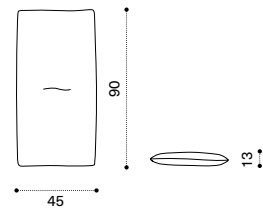

Sunbed back cushion 90x45 cm

→ 1,5

RACULESCPP2	Back cushion, ardoise
RACULESCPP3	Back cushion, laguna
RACULESCP11	Back cushion, caraibe rose
RACULESCP12	Back cushion, gris sauge
RACULESCP25	Back cushion, hydro white
RACULESCP24	Back cushion, hydro grey
RACULESCP60	Back cushion, hydro acqua

Ethimo

Sunbed roller cushion 90x Ø 17

→ 1

Item	Description
RACULEPRPP2	Roller cushion, ardoise
RACULEPRPP3	Roller cushion, laguna
RACULEPRP11	Roller cushion, caraibe rose
RACULEPRP12	Roller cushion, gris sauge
RACULEPRP25	Roller cushion, hydro white
RACULEPRP24	Roller cushion, hydro grey
RACULEPRP60	Roller cushion, hydro acqua