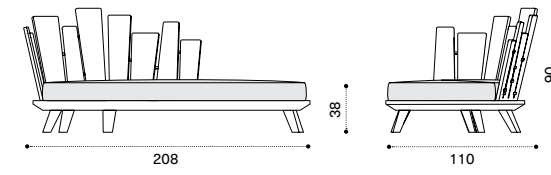

Ethimo

Rafael

Daybed right

60,5 kg

Item	Description
RADST1S	Brushed teak
RADST5	Pickled teak
RACUDSPP1	Seat cushion, chartreuse
RACUDSPP2	Seat cushion, ardoise
RACUDSPP3	Seat cushion, laguna
RACUDSP25	Seat cushion, hydro white
RACUDSP24	Seat cushion, hydro grey
RACUDSA109	Seat cushion, checks black and white
RACUDSA58	Seat cushion, checks breeze
RACUDSA62	Seat cushion, checks oliver blue
RACUDSA59	Seat cushion, checks oliver green
RACUDSA57	Seat cushion, checks wild berry
RACUDSAV9	Seat cushion, velvet smoke
RACUDSAV25	Seat cushion, velvet arancio
COVER510	Rain cover 211 x 103 h92