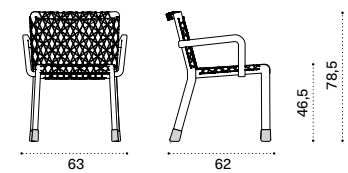

Dining armchair ^{NEW}

→ 6

RAPDT1SR1	Brushed teak + rope light grey
RAPDT5R1	Pickled teak + rope light grey
COVER613	Rain cover 65x65 h78

Outdoor Decor