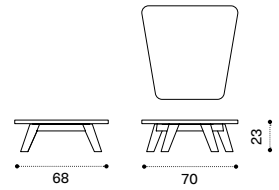

Rafael

Paola Navone
Collection composed of:
loung armchair / daybed / lounge armchair
with integrated coffee table / coffee table
/ sunbed / dining table / dining armchair.

Coffee table 68x70 - small

→ 26

Item	Description
RATCQT1SPSR	Brushed teak + smeraldo
RATCQT1SMS	Brushed teak + statuary marble
RATCQT5PSR	Pickled teak + smeraldo
RATCQT5MS	Pickled teak + statuary marble
COVER505	Rain cover 72 x 70 h25