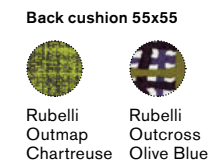

Rafael

Sofa Fabrics

Mood
Olive + Blue