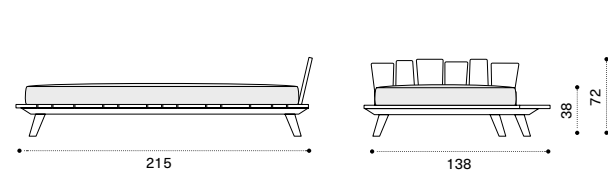

Sunbed

→ 40

RALET1S	Brushed teak
RALET5	Pickled teak
RACULEPP2	Mattress, ardoise
RACULEPP3	Mattress, laguna
RACULEP11	Mattress, caraibe rose
RACULEP12	Mattress, gris sauge
RACULEP25	Mattress, hydro white
RACULEP24	Mattress, hydro grey
COVER508	Rain cover 217 x 140 h42