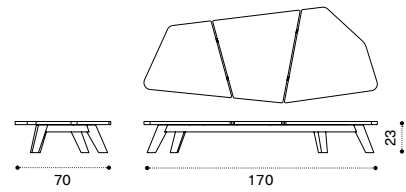

Coffee table 70x170 - large

→ 40

Item	Description
RATCRT1SPSR	Brushed teak + smeraldo
RATCRT1SMS	Brushed teak + statuary marble
RATCRT5PSR	Pickled teak + smeraldo
RATCRT5MS	Pickled teak + statuary marble
COVER504	Rain cover 172 x 72 h25