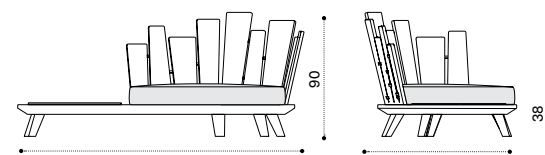

kg → 68,5

Item	Description
RAD2T1STDPSR	Brushed teak + smeraldo
RAD2T1STDMS	Brushed teak + statuary marble
RAD2T5TDPSR	Pickled teak + smeraldo
RAD2T5TDMS	Pickled teak + statuary marble
RACUD2TDPP1	Seat cushion, chartreuse
RACUD2TDPP2	Seat cushion, ardoise
RACUD2TDPP3	Seat cushion, laguna
RACUD2TDP25	Seat cushion, hydro white
RACUD2TDP24	Seat cushion, hydro grey
RACUD2TDA109	Seat cushion, checks black and white
RACUD2TDA58	Seat cushion, checks breeze
RACUD2TDA62	Seat cushion, checks oliver blue
RACUD2TDA59	Seat cushion, checks oliver green
RACUD2TDA57	Seat cushion, checks wild berry
RACUD2TDAV9	Seat cushion, velvet smoke
RACUD2TDAV25	Seat cushion, velvet arancio
COVER509	Rain cover 211 x 103 h92

Ethimo

Back cushion 45x45 cm

kg → 1

Item	Description
RACUSCM1PP1	Back cushion, chartreuse
RACUSCM1PP2	Back cushion, ardoise
RACUSCM1PP3	Back cushion, laguna
RACUSCM1P10	Back cushion, olive blue
RACUSCM1P11	Back cushion, caraibi rose
RACUSCM1P12	Back cushion, gris sauge
RACUSCM1A42	Back cushion, blue
RACUSCM1A43	Back cushion, white
RACUSCM1A44	Back cushion, taupe
RACUSCM1P25	Back cushion, hydro white
RACUSCM1P24	Back cushion, hydro grey
RACUSCM1P60	Back cushion, hydro acqua
RACUSCM1A109	Back cushion, checks black and white
RACUSCM1A58	Back cushion, checks breeze
RACUSCM1A59	Back cushion, checks oliver green
RACUSCM1AV9	Back cushion, velvet smoke
RACUSCM1AV23	Back cushion, velvet pavone
RACUSCM1AV21	Back cushion, velvet acqua
RACUSCM1AV25	Back cushion, velvet arancio
RACUSCM1PPR	Back cushion, tricot stripes
RACUSCM1PPP	Back cushion, tricot panna
RACUSCM1PPG	Back cushion, tricot grigio
RACUSCM1PPB	Back cushion, tricot bordeaux