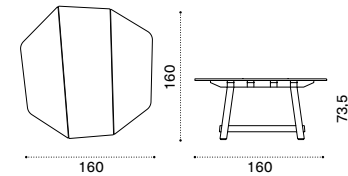

Octagonal dining table 160x160 ^{NEW}

→ 160 → 8

RATPQM1T1SPSR	Brushed teak + smeraldo
RATPQM1T1SMS	Brushed teak + statuary marble
RATPQM1T5PSR	Pickled teak + smeraldo
RATPQM1T5MS	Pickled teak + statuary marble
COVER610	Rain cover 161 x 161 h75