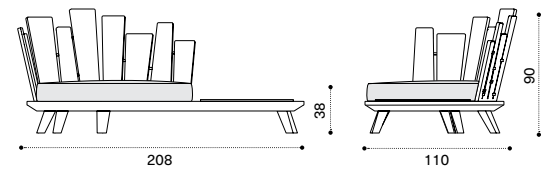

Rafael

Paola Navone
Collection composed of:
loung armchair / daybed / lounge armchair
with integrated coffee table / coffee table
/ sunbed / dining table / dining armchair.

Lounge armchair right with integrated coffee table

kg → 68,5

Item	Description
RAD2T1STSPSR	Brushed teak + smeraldo
RAD2T1STSMS	Brushed teak + statuary marble
RAD2T5TSPSR	Pickled teak + smeraldo
RAD2T5TSMSS	Pickled teak + statuary marble
RACUD2TSP1	Seat cushion, chartreuse
RACUD2TSP2	Seat cushion, ardoise
RACUD2TSP3	Seat cushion, laguna
RACUD2TSP25	Seat cushion, hydro white
RACUD2TSP24	Seat cushion, hydro grey
RACUD2TSA109	Seat cushion, checks black and white
RACUD2TSA58	Seat cushion, checks breeze
RACUD2TSA62	Seat cushion, checks oliver blue
RACUD2TSA59	Seat cushion, checks oliver green
RACUD2TSA57	Seat cushion, checks wild berry
RACUD2TSAV9	Seat cushion, velvet smoke
RACUD2TSAV25	Seat cushion, velvet arancio
COVER510	Rain cover 211 x 103 h92

Lounge armchair left with integrated coffee table