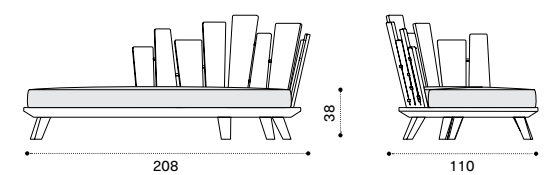

kg → 60,5

Item	Description
RADDT1S	Brushed teak
RADDT5	Pickled teak
RACUDDPP1	Seat cushion, chartreuse
RACUDDPP2	Seat cushion, ardoise
RACUDDPP3	Seat cushion, laguna
RACUDDP25	Seat cushion, hydro white
RACUDDP24	Seat cushion, hydro grey
RACUDDA109	Seat cushion, checks black and white
RACUDDA58	Seat cushion, checks breeze
RACUDDA62	Seat cushion, checks oliver blue
RACUDDA59	Seat cushion, checks oliver green
RACUDDA57	Seat cushion, checks wild berry
RACUDDAV9	Seat cushion, velvet smoke
RACUDDAV25	Seat cushion, velvet arancio
COVER509	Rain cover 211 x 103 h92

Outdoor Decor