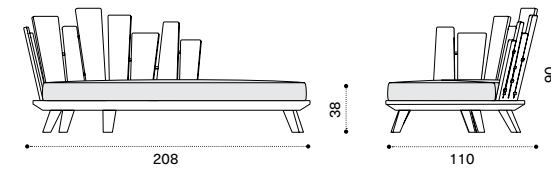

Ethimo

Rafael

Daybed right

kg → 60,5

Item	Description
RADST1S	Brushed teak
RADST5	Pickled teak
RACUDSPP1	Seat cushion, chartreuse
RACUDSPP2	Seat cushion, ardoise
RACUDSPP3	Seat cushion, laguna
RACUDSP25	Seat cushion, hydro white
RACUDSP24	Seat cushion, hydro grey
RACUDSA109	Seat cushion, checks black and white
RACUDSA58	Seat cushion, checks breeze
RACUDSA62	Seat cushion, checks oliver blue
RACUDSA59	Seat cushion, checks oliver green
RACUDSA57	Seat cushion, checks wild berry
RACUDSAV9	Seat cushion, velvet smoke
RACUDSAV25	Seat cushion, velvet arancio
COVER510	Rain cover 211 x 103 h92