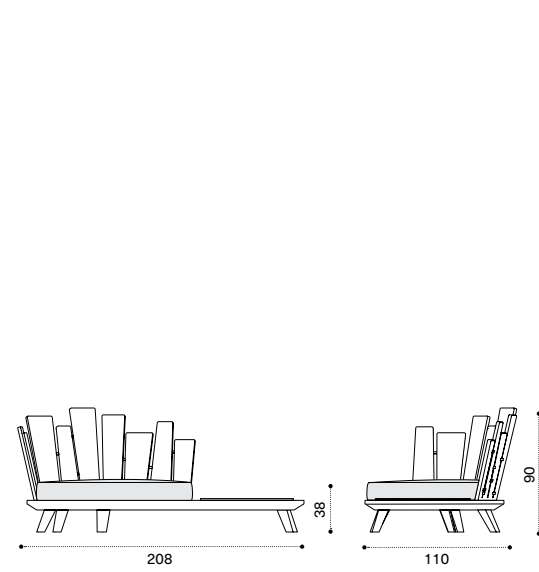

Rafael

Paola Navone
Collection composed of:
loung armchair / daybed / lounge armchair
with integrated coffee table / coffee table
/ sunbed / dining table / dining armchair.

Lounge armchair right with integrated coffee table

kg → 68,5

Item	Description
RAD2T1STSPSR	Brushed teak + smeraldo
RAD2T1STSMS	Brushed teak + statuary marble
RAD2T5TSPSR	Pickled teak + smeraldo
RAD2T5TSMSS	Pickled teak + statuary marble
RACUD2TSP1	Seat cushion, chartreuse
RACUD2TSP2	Seat cushion, ardoise
RACUD2TSP3	Seat cushion, laguna
RACUD2TSP25	Seat cushion, hydro white
RACUD2TSP24	Seat cushion, hydro grey
RACUD2TSA109	Seat cushion, checks black and white
RACUD2TSA58	Seat cushion, checks breeze
RACUD2TSA62	Seat cushion, checks oliver blue
RACUD2TSA59	Seat cushion, checks oliver green
RACUD2TSA57	Seat cushion, checks wild berry
RACUD2TSAV9	Seat cushion, velvet smoke
RACUD2TSAV25	Seat cushion, velvet arancio
COVER510	Rain cover 211 x 103 h92