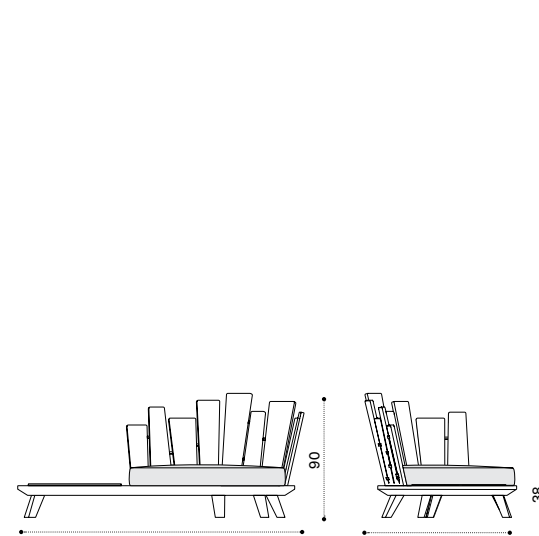

Lounge armchair left with integrated coffee table

kg → 68,5

Item	Description
RAD2T1STDPSR	Brushed teak + smeraldo
RAD2T1STDMS	Brushed teak + statuary marble
RAD2T5TDPSR	Pickled teak + smeraldo
RAD2T5TDMS	Pickled teak + statuary marble
RACUD2TDPP1	Seat cushion, chartreuse
RACUD2TDPP2	Seat cushion, ardoise
RACUD2TDPP3	Seat cushion, laguna
RACUD2TDP25	Seat cushion, hydro white
RACUD2TDP24	Seat cushion, hydro grey
RACUD2TDA109	Seat cushion, checks black and white
RACUD2TDA58	Seat cushion, checks breeze
RACUD2TDA62	Seat cushion, checks oliver blue
RACUD2TDA59	Seat cushion, checks oliver green
RACUD2TDA57	Seat cushion, checks wild berry
RACUD2TDAV9	Seat cushion, velvet smoke
RACUD2TDAV25	Seat cushion, velvet arancio
COVER509	Rain cover 211 x 103 h92

Ethimo