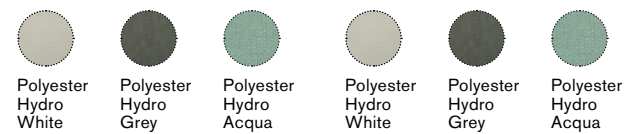

Material - Rope

Rain cover

Sunbed Fabrics

Mood Black & White

Mood Laguna

Mood Aria

Ethimo

Rafael