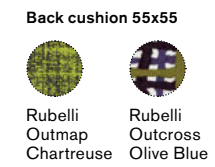

Rafael

Sofa Fabrics

Mood Olive + Blue