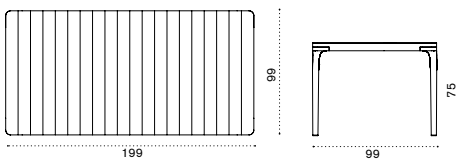

Rectangular dining table 199x99