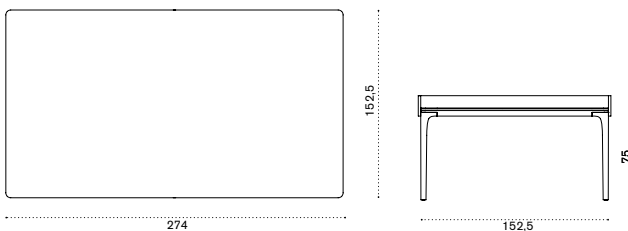

alu + ceramic-stone → 96,5 → 12