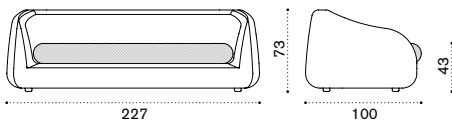

Rain cover

Ethi-Care

3 seater sofa

→ 51

Item

Description

	PHD3W20	Bark
	PHD3W21	White
	PHCUD3A1	Cushion (seat+2 back), ivory
	PHCUD3A12	Cushion (seat+2 back), dove grey
	COVER162	Rain cover 228 x 101 h72

Lounge armchair