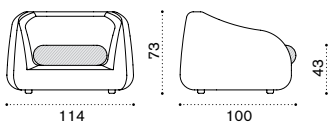

Rain cover

Ethi-Care

3 seater sofa

→ 51

Item

Description

	PHD3W20	Bark
	PHD3W21	White
	PHCUD3A1	Cushion (seat+2 back), ivory
	PHCUD3A12	Cushion (seat+2 back), dove grey
	COVER162	Rain cover 228 x 101 h72

Lounge armchair