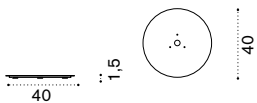

Pharos

Lamp post H 200

IP65 LED 230 VAC 15W
3000° K - 1500 LUMEN
ENERGETIC CLASS: A

Item

PHLAM1DG

Description

Dark grey

→ 4,5

Wall Lamp

IP65 LED 230 VAC 15W
3000° K - 1500 LUMEN
ENERGETIC CLASS: A

PHLAWDG

Dark grey

→ 4

Base Plate

PHBALDG

Base plate for pharos lamp posts, dark grey

→ 9