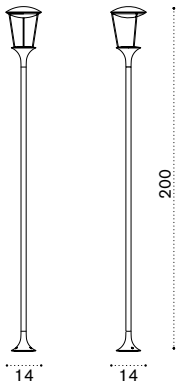

Pharos

Luca Nichetto
Collection composed of: lamp post
/ wall lamp.

Material

Aluminium
Dark Grey

Lamp post H 140

IP65 LED 230 VAC 15W
3000° K - 1500 LUMEN
ENERGETIC CLASS: A

Item

● PHLAM2DG

Description

Dark grey

Pharos

Lamp post H 200

IP65 LED 230 VAC 15W
3000° K - 1500 LUMEN
ENERGETIC CLASS: A

Item

PHLAM1DG

Description

Dark grey

→ 4,5

Wall Lamp

IP65 LED 230 VAC 15W
3000° K - 1500 LUMEN
ENERGETIC CLASS: A

PHLAWDG

Dark grey

→ 4

Base Plate

PHBALDG

Base plate for pharos lamp posts, dark grey

→ 9