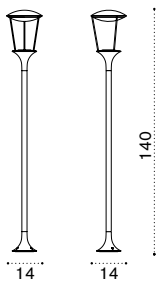

Pharos

Luca Nichetto
Collection composed of: lamp post
/ wall lamp.

Material

Aluminium
Dark Grey

Lamp post H 140

IP65 LED 230 VAC 15W
3000° K - 1500 LUMEN
ENERGETIC CLASS: A

Item

● PHLAM2DG

Description

Dark grey

Pharos

Lamp post H 200

IP65 LED 230 VAC 15W
3000° K - 1500 LUMEN
ENERGETIC CLASS: A

Item

PHLAM1DG

Description

Dark grey

→ 4,5

Wall Lamp

IP65 LED 230 VAC 15W
3000° K - 1500 LUMEN
ENERGETIC CLASS: A

PHLAWDG

Dark grey

→ 4

Base Plate