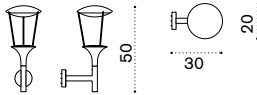

Dark grey

→ 4,5

Wall Lamp

IP65 LED 230 VAC 15W
3000° K - 1500 LUMEN
ENERGETIC CLASS: A

PHLAWDG

Dark grey

→ 4

Base Plate