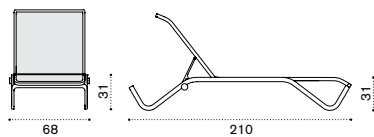

Sun lounger

Item

Description

●● OCLED4357

Alu. warmwhite + white ethitex

●● OCLED4452

Alu. warmgrey + dove grey ethitex

●● OCCULEAW24

Mattress, nature grey, H 9 D 63 L 217

● COVER140

Rain cover 210 x 70 h30

for 2 stacked sunbeds