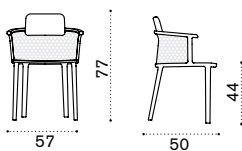

Dining armchair

Item

	NIPDD43T1	Alu. warmwhite + teak
	NIPDD44T1	Alu. warmgrey + teak
	NIPDDGT1	Alu. dark grey + teak
	NIPDD48T1	Alu. sepia black + teak
	NIPDD51T1	Alu. coffee brown + teak
	NIPDD38T1	Alu. olive green + teak
	NIPDDRT1	Alu. warmred + teak

	NICUPDSBAW25	Soft back, nature white
	NICUPDSBAW24	Soft back, nature grey
	NICUPDSBAW28	Soft back, black stone

	NICUPDAW25	Cushion, seat, nature white
	NICUPDAW24	Cushion, seat, nature grey
	NICUPDAW28	Cushion, seat, black stone

	COVER206	Rain cover 58 x 51 h76

→ 8,5

Ethimo