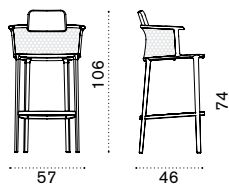

Nicolette

Barstool

Item	Description
NISGD43T1	Alu. warmwhite + teak
NISGD44T1	Alu. warmgrey + teak
NISGDGT1	Alu. dark grey + teak
NISGD48T1	Alu. sepia black + teak
NISGD51T1	Alu. coffee brown + teak
NISGD38T1	Alu. olive green + teak
NISGDRT1	Alu. warmred + teak
NICUPDSBAW25	Soft back, nature white
NICUPDSBAW24	Soft back, nature grey
NICUPDSBAW28	Soft back, black stone
NICUPDAW25	Cushion, seat, nature white
NICUPDAW24	Cushion, seat, nature grey
NICUPDAW28	Cushion, seat, black stone
COVER401	Rain cover 60 x 50 h103