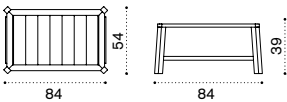

Description

- Pickled teak
- Teak

 → 8,5 

Rectangular coffee table 84x54 with removable tray

-  PCTCRT5
-  PCTCRT1

- Pickled teak
- Teak

 → 10 