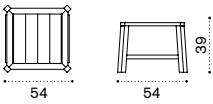

Petit club

Collection composed of:
coffee table

Material

Pickled
Teak

Natural
Teak

Square coffee table 54x54 with removable tray

Item

-  PCTCQT5
-  PCTCQT1

Description

- Pickled teak
- Teak

 → 8,5 

Rectangular coffee table 84x54 with removable tray

-  PCTCRT5
-  PCTCRT1

- Pickled teak
- Teak

 → 10 