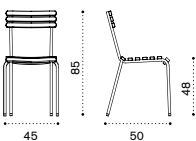

## Dining chair

- LASEB40T5
- LASEB51T1

- Pickled teak + mud grey
- Teak + coffee brown

- COVER116

Rain cover 52 x 76 h100  
for 6 stacked chairs

→ 5 →

Ethimo