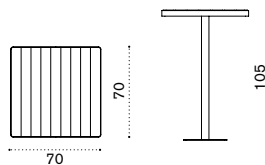

High square dining table 70x70

- LATPOH2B40T5
- LATPOH2B51T1

- Pickled teak + mud grey
- Teak + coffee brown