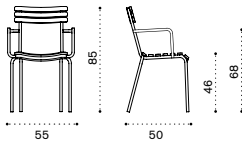

## Dining chair

- LASEB40T5
- LASEB51T1

- Pickled teak + mud grey
- Teak + coffee brown

- COVER116

Rain cover 52 x 76 h100  
for 6 stacked chairs

→ 5 →

Ethimo

## Dining armchair

→ 6