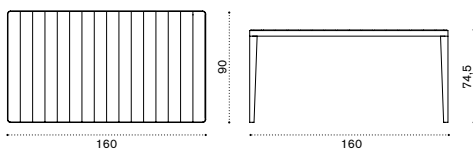

Rectangular dining table 160x90

→ 25 → 4

- LATPRM2B40T5 Pickled teak + mud grey
- LATPRM2B51T1 Teak + coffee brown

- COVER204 Rain cover 161 x 91 h74