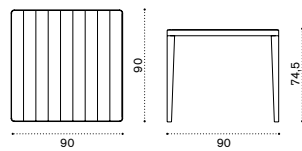

→ 25 → 4

- LATPQM2B40T5 Pickled teak + mud grey
- LATPQM2B51T1 Teak + coffee brown

- COVER124 Rain cover 91 x 91 h74