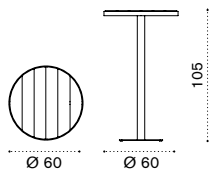

High round table Ø 60

- LATPTH2B40T5
- LATPTH2B51T1

- Pickled teak + mud grey
- Teak + coffee brown