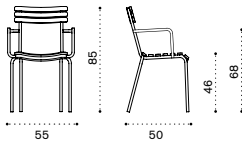

Dining chair

- LASEB40T5
- LASEB51T1

- Pickled teak + mud grey
- Teak + coffee brown

- COVER116

- Rain cover 52 x 76 h100
for 6 stacked chairs

→ 5 →

Ethimo

Dining armchair

→ 6

Item

Description

- LAPDB40T5 Pickled teak + mud grey
- LAPDB51T1 Teak + coffee brown

- COVER155 Rain cover 76 x 62 h105
for 6 stacked armchairs

Round dining table ø 60

→ 12,5 → 2

- LATPTH1B40T5 Pickled teak + mud grey
- LATPTH1B51T1 Teak + coffee brown