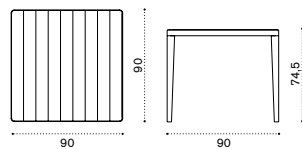

Dining chair

- LASEB40T5
- LASEB51T1

- Pickled teak + mud grey
- Teak + coffee brown

- COVER116

- Rain cover 52 x 76 h100
for 6 stacked chairs

→ 5 →

Ethimo

Dining armchair

→ 6

Item

Description

- LAPDB40T5 Pickled teak + mud grey
- LAPDB51T1 Teak + coffee brown

- COVER155 Rain cover 76 x 62 h105
for 6 stacked armchairs

Round dining table ø 60

→ 12,5 → 2

- LATPTH1B40T5 Pickled teak + mud grey
- LATPTH1B51T1 Teak + coffee brown

Square dining table 70x70

→ 15,5 → 4

- LATPQH1B40T5 Pickled teak + mud grey
- LATPQH1B51T1 Teak + coffee brown

Square dining table 90x90

→ 25 → 4

- LATPQM2B40T5 Pickled teak + mud grey
- LATPQM2B51T1 Teak + coffee brown