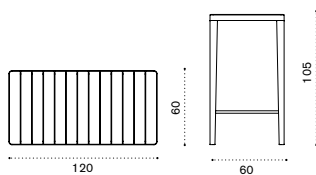

Barstool

Item

-  LASGB40T5
-  LASGB51T1

Description

- Pickled teak + mud grey
- Teak + coffee brown

High rectangular table 120x60

-  LATPRM1B40T5
-  LATPRM1B51T1

- Pickled teak + mud grey
- Teak + coffee brown

High round table Ø 60

-  LATPTH2B40T5
-  LATPTH2B51T1

- Pickled teak + mud grey
- Teak + coffee brown

High square dining table 70x70

-  LATPOH2B40T5
-  LATPOH2B51T1

- Pickled teak + mud grey
- Teak + coffee brown