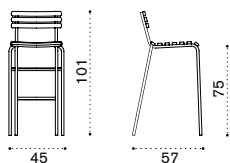

- COVER124 Rain cover 91 x 91 h74

Rectangular dining table 160x90

→ 25 → 4

- LATPRM2B40T5 Pickled teak + mud grey
- LATPRM2B51T1 Teak + coffee brown

- COVER204 Rain cover 161 x 91 h74

Laren

Collection composed of: folding chair / stacking chair / stacking armchair / round, square and rectangular dining table / barstool / high table.

Barstool

Item

-  LASGB40T5
-  LASGB51T1

Description

- Pickled teak + mud grey
- Teak + coffee brown

High rectangular table 120x60

-  LATPRM1B40T5
-  LATPRM1B51T1

- Pickled teak + mud grey
- Teak + coffee brown