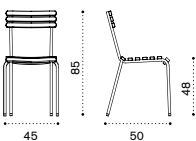

Rain cover

Ethi-Care

Folding chair

Item

- LASEB40T5
- LASEB51T1

Description

- Pickled teak + mud grey
- Teak + coffee brown

→ 6 →

Dining chair

- LASEB40T5
- LASEB51T1

- Pickled teak + mud grey
- Teak + coffee brown

- COVER116

- Rain cover 52 x 76 h100
for 6 stacked chairs

→ 5 →

Ethimo

Dining armchair