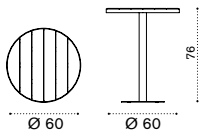

→ 6

Item

Description

- LAPDB40T5 Pickled teak + mud grey
- LAPDB51T1 Teak + coffee brown

- COVER155 Rain cover 76 x 62 h105
for 6 stacked armchairs

Round dining table ø 60

→ 12,5 → 2

- LATPTH1B40T5 Pickled teak + mud grey
- LATPTH1B51T1 Teak + coffee brown