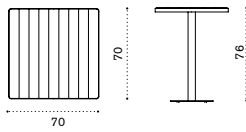

→ 6

Item

Description

- LAPDB40T5 Pickled teak + mud grey
- LAPDB51T1 Teak + coffee brown

- COVER155 Rain cover 76 x 62 h105
for 6 stacked armchairs

Round dining table ø 60

→ 12,5 → 2

- LATPTH1B40T5 Pickled teak + mud grey
- LATPTH1B51T1 Teak + coffee brown

Square dining table 70x70

→ 15,5 → 4

- LATPQH1B40T5 Pickled teak + mud grey
- LATPQH1B51T1 Teak + coffee brown

Square dining table 90x90

→ 25 → 4

- LATPQM2B40T5 Pickled teak + mud grey
- LATPQM2B51T1 Teak + coffee brown