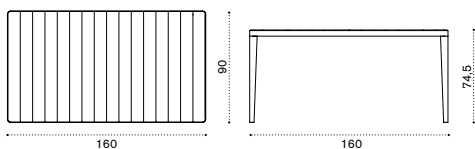

Rectangular dining table 160x90

→ 25 → 4

- LATPRM2B40T5 Pickled teak + mud grey
- LATPRM2B51T1 Teak + coffee brown

- COVER204 Rain cover 161 x 91 h74