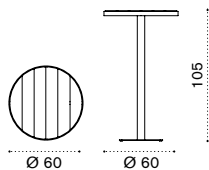

High round table Ø 60

- LATPTH2B40T5
- LATPTH2B51T1

- Pickled teak + mud grey
- Teak + coffee brown