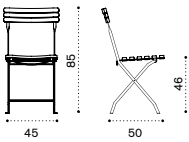

Rain cover

Ethi-Care

Folding chair

Item

- LASEB40T5
- LASEB51T1

Description

- Pickled teak + mud grey
- Teak + coffee brown

→ 6 →

Dining chair

- LASEB40T5
- LASEB51T1

- Pickled teak + mud grey
- Teak + coffee brown

- COVER116

- Rain cover 52 x 76 h100
for 6 stacked chairs

→ 5 →

Ethimo

Dining armchair