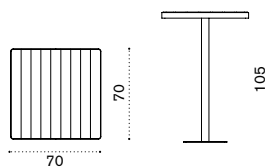

High square dining table 70x70

- LATPOH2B40T5
- LATPOH2B51T1

- Pickled teak + mud grey
- Teak + coffee brown