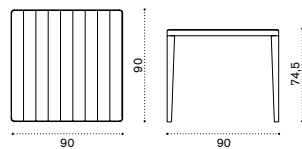

→ 6

Item

Description

- LAPDB40T5 Pickled teak + mud grey
- LAPDB51T1 Teak + coffee brown

- COVER155 Rain cover 76 x 62 h105
for 6 stacked armchairs

Round dining table ø 60

→ 12,5 → 2

- LATPTH1B40T5 Pickled teak + mud grey
- LATPTH1B51T1 Teak + coffee brown

Square dining table 70x70

→ 15,5 → 4

- LATPQH1B40T5 Pickled teak + mud grey
- LATPQH1B51T1 Teak + coffee brown

Square dining table 90x90

→ 25 → 4

- LATPQM2B40T5 Pickled teak + mud grey
- LATPQM2B51T1 Teak + coffee brown