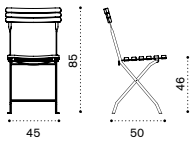

→ 6 →

Dining chair

- LASEB40T5
- LASEB51T1

- Pickled teak + mud grey
- Teak + coffee brown

- COVER116

Rain cover 52 x 76 h100
for 6 stacked chairs