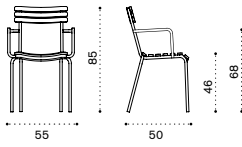

Dining chair

- LASEB40T5
- LASEB51T1

- Pickled teak + mud grey
- Teak + coffee brown

- COVER116

Rain cover 52 x 76 h100
for 6 stacked chairs

→ 5 →

Ethimo

Dining armchair

→ 6

Item

Description

- LAPDB40T5 Pickled teak + mud grey
- LAPDB51T1 Teak + coffee brown

- COVER155 Rain cover 76 x 62 h105
for 6 stacked armchairs

Round dining table ø 60

→ 12,5 → 2

- LATPTH1B40T5 Pickled teak + mud grey
- LATPTH1B51T1 Teak + coffee brown