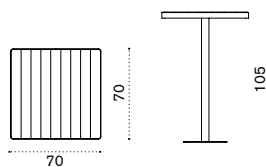

High square dining table 70x70

- LATPOH2B40T5
- LATPOH2B51T1

- Pickled teak + mud grey
- Teak + coffee brown