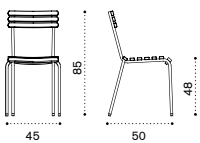

Rain cover

Ethi-Care

Folding chair

Item

- LASP40T5
- LASP51T1

Description

- Pickled teak + mud grey
- Teak + coffee brown

→ 6 →

Dining chair

- LASEB40T5
- LASEB51T1

- Pickled teak + mud grey
- Teak + coffee brown

- COVER116

Rain cover 52 x 76 h100
for 6 stacked chairs

→ 5 →

Ethimo

Dining armchair