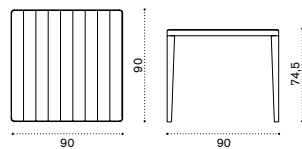

→ 25 → 4

- LATPQM2B40T5 Pickled teak + mud grey
- LATPQM2B51T1 Teak + coffee brown

- COVER124 Rain cover 91 x 91 h74