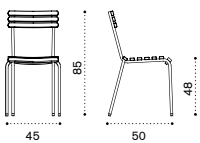

## Dining chair

-  LASEB40T5
-  LASEB51T1

- Pickled teak + mud grey
- Teak + coffee brown

-  COVER116

Rain cover 52 x 76 h100  
for 6 stacked chairs

 → 5 → 

Ethimo