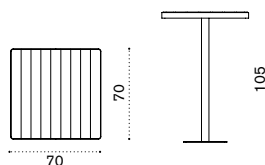

High square dining table 70x70

- LATPOH2B40T5
- LATPOH2B51T1

- Pickled teak + mud grey
- Teak + coffee brown