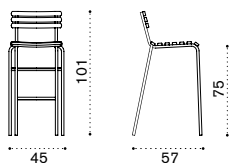

Laren

Collection composed of: folding chair / stacking chair / stacking armchair / round, square and rectangular dining table / barstool / high table.

Barstool

Item

- LASGB40T5
- LASGB51T1

Description

- Pickled teak + mud grey
- Teak + coffee brown