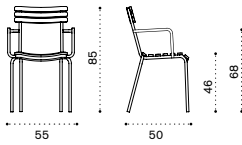

## Dining chair

-  LASEB40T5
-  LASEB51T1

- Pickled teak + mud grey
- Teak + coffee brown

-  COVER116

Rain cover 52 x 76 h100  
for 6 stacked chairs

 → 5 → 

Ethimo

## Dining armchair

→ 6