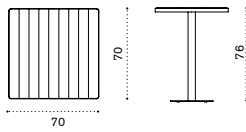

→ 15,5 → 4

- LATPQH1B40T5 Pickled teak + mud grey
- LATPQH1B51T1 Teak + coffee brown

Square dining table 90x90