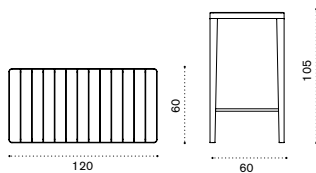

Barstool

Item

-  LASGB40T5
-  LASGB51T1

Description

- Pickled teak + mud grey
- Teak + coffee brown

High rectangular table 120x60

-  LATPRM1B40T5
-  LATPRM1B51T1

- Pickled teak + mud grey
- Teak + coffee brown

High round table Ø 60

-  LATPTH2B40T5
-  LATPTH2B51T1

- Pickled teak + mud grey
- Teak + coffee brown

High square dining table 70x70

-  LATPOH2B40T5
-  LATPOH2B51T1

- Pickled teak + mud grey
- Teak + coffee brown