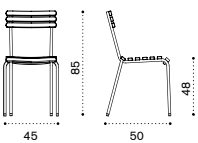

Rain cover

Ethi-Care

Folding chair

Item

- LASP40T5
- LASP51T1

Description

- Pickled teak + mud grey
- Teak + coffee brown

→ 6 →

Dining chair

- LASEB40T5
- LASEB51T1

- Pickled teak + mud grey
- Teak + coffee brown

- COVER116

- Rain cover 52 x 76 h100
for 6 stacked chairs

→ 5 →

Ethimo

Dining armchair