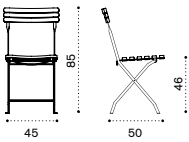

→ 6 →

Dining chair

- LASEB40T5
- LASEB51T1

- Pickled teak + mud grey
- Teak + coffee brown

- COVER116

- Rain cover 52 x 76 h100
  for 6 stacked chairs