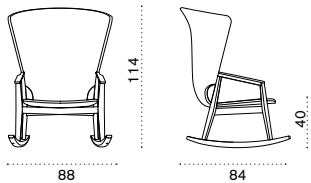

Rocking armchair

- KNPLH2RKT1R70 Teak + rope lava grey
- KNPLH2RKT5R71 Pickled teak + rope light grey

- KNCULBPLA28 Cushion, lumbar, black stone
- KNCULBPLA24 Cushion, lumbar, nature grey
- KNCULBPLPP53 Cushion, lumbar, red diamonds
- COVER132 Rain cover 89 x 79 h109

Footstool

- KNFTT1R70 Teak + rope lava grey
- KNFTT5R71 Pickled teak + rope light grey

- COVER133 Rain cover 65 x 50 h34