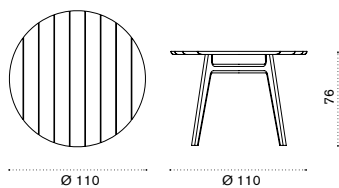

- COVER128 Rain cover 63 x 62 h73

Knit

Square dining table 90x90

→ 17 → 4

Item

Description

-  KNTPQT1 Teak
 -  KNTPQT5 Pickled teak
-
-  COVER124 Rain cover 91 x 91 h75

Round dining table Ø 110