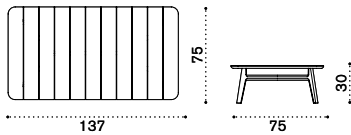

Footstool

-   KNFTT1R70 Teak + rope lava grey
-   KNFTT5R71 Pickled teak + rope light grey

-  COVER133 Rain cover 65 x 50 h34

Knit

Patrick Norguet

Collection composed of: armchair / 3 seater sofa / lounge armchair / 2 seater sofa / lounge high back armchair / rocking lounge armchair / footstool / coffee table / dining armchair / dining chair / square, rectangular and round dining table.

Rectangular coffee table 137x75

→ 17

Item **Description**

- KNTCRM1T1 Teak
- KNTCRM1T5 Pickled teak

- COVER130 Rain cover 138 x 76 h29

Round coffee table Ø 50

→ 4

- KNTCTT1 Teak
- KNTCTT5 Pickled teak