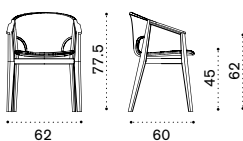

Rectangular coffee table 137x75

→ 17

Item **Description**

- KNTCRM1T1 Teak
- KNTCRM1T5 Pickled teak

- COVER130 Rain cover 138 x 76 h29

Round coffee table Ø 50

→ 4

- KNTCTT1 Teak
- KNTCTT5 Pickled teak

- COVER126 Rain cover Ø 52 h43

Dining chair

→ 6,5

- KNSSET1R70 Teak + rope lava grey
- KNSSET5R71 Pickled teak + rope light grey

- COVER127 Rain cover 55 x 62 h73

Dining armchair

→ 7

- KNPDT1R70 Teak + rope lava grey
- KNPDT5R71 Pickled teak + rope light grey

- COVER128 Rain cover 63 x 62 h73

Knit

Square dining table 90x90

→ 17 → 4

Item

Description

-  KNTPQT1 Teak
 -  KNTPQT5 Pickled teak
-
-  COVER124 Rain cover 91 x 91 h75

Round dining table Ø 110