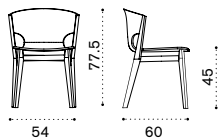

→ 6,5

- KNSSET1R70 Teak + rope lava grey
- KNSSET5R71 Pickled teak + rope light grey

- COVER127 Rain cover 55 x 62 h73