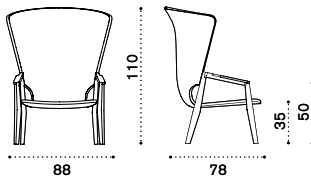

Lounge high back armchair

- KNPLH2T1R70 Teak + rope lava grey
- KNPLH2T5R71 Pickled teak + rope light grey

- KNCULBPLA28 Cushion, lumbar, black stone
- KNCULBPLA24 Cushion, lumbar, nature grey
- KNCULBPLPP53 Cushion, lumbar, red diamonds
- COVER132 Rain cover 89 x 79 h109