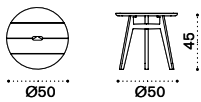

Rectangular coffee table 137x75

→ 17

Item **Description**

- KNTCRM1T1 Teak
- KNTCRM1T5 Pickled teak

- COVER130 Rain cover 138 x 76 h29

Round coffee table Ø 50

→ 4

- KNTCTT1 Teak
- KNTCTT5 Pickled teak