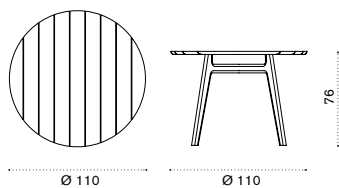

- COVER128 Rain cover 63 x 62 h73

Knit

Square dining table 90x90

 → 17   → 4

Item

Description

-  KNTPQT1 Teak
 -  KNTPQT5 Pickled teak
-
-  COVER124 Rain cover 91 x 91 h75

Round dining table Ø 110