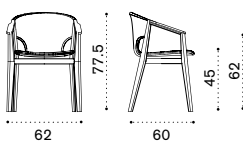

Rectangular coffee table 137x75

→ 17

Item **Description**

- KNTCRM1T1 Teak
- KNTCRM1T5 Pickled teak

- COVER130 Rain cover 138 x 76 h29

Round coffee table Ø 50

→ 4

- KNTCTT1 Teak
- KNTCTT5 Pickled teak

- COVER126 Rain cover Ø 52 h43

Dining chair

→ 6,5

- KNSSET1R70 Teak + rope lava grey
- KNSSET5R71 Pickled teak + rope light grey

- COVER127 Rain cover 55 x 62 h73

Dining armchair

→ 7

- KNPDT1R70 Teak + rope lava grey
- KNPDT5R71 Pickled teak + rope light grey

- COVER128 Rain cover 63 x 62 h73

Knit

Square dining table 90x90

 → 17   → 4

Item

Description

-  KNTPQT1 Teak
 -  KNTPQT5 Pickled teak
-
-  COVER124 Rain cover 91 x 91 h75

Round dining table Ø 110