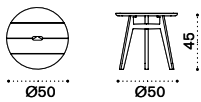

Rectangular coffee table 137x75

→ 17

Item	Description
------	-------------

- KNTCRM1T1 Teak
- KNTCRM1T5 Pickled teak

- COVER130 Rain cover 138 x 76 h29

Round coffee table Ø 50

→ 4

- KNTCTT1 Teak
- KNTCTT5 Pickled teak