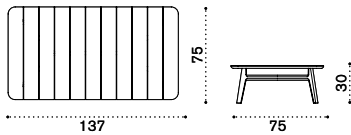

Footstool

-   KNFTT1R70 Teak + rope lava grey
-   KNFTT5R71 Pickled teak + rope light grey

-  COVER133 Rain cover 65 x 50 h34

Knit

Patrick Norguet

Collection composed of: armchair / 3 seater sofa / lounge armchair / 2 seater sofa / lounge high back armchair / rocking lounge armchair / footstool / coffee table / dining armchair / dining chair / square, rectangular and round dining table.

Rectangular coffee table 137x75

→ 17

Item	Description
------	-------------

- KNTCRM1T1 Teak
- KNTCRM1T5 Pickled teak

- COVER130 Rain cover 138 x 76 h29

Round coffee table Ø 50

→ 4

- KNTCTT1 Teak
- KNTCTT5 Pickled teak