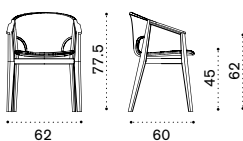

Rectangular coffee table 137x75

→ 17

Item	Description
------	-------------

- KNTCRM1T1 Teak
- KNTCRM1T5 Pickled teak

- COVER130 Rain cover 138 x 76 h29

Round coffee table Ø 50

→ 4

- KNTCTT1 Teak
- KNTCTT5 Pickled teak

- COVER126 Rain cover Ø 52 h43

Dining chair

→ 6,5

- KNSET1R70 Teak + rope lava grey
- KNSET5R71 Pickled teak + rope light grey

- COVER127 Rain cover 55 x 62 h73

Dining armchair

→ 7

- KNPDT1R70 Teak + rope lava grey
- KNPDT5R71 Pickled teak + rope light grey

- COVER128 Rain cover 63 x 62 h73

Knit

Square dining table 90x90

 → 17  → 4

Item

Description

-  KNTPQT1 Teak
 -  KNTPQT5 Pickled teak
-
-  COVER124 Rain cover 91 x 91 h75

Round dining table Ø 110