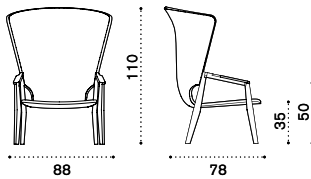

Lounge high back armchair

- KNPLH2T1R70 Teak + rope lava grey
- KNPLH2T5R71 Pickled teak + rope light grey

- KNCULBPLA28 Cushion, lumbar, black stone
- KNCULBPLA24 Cushion, lumbar, nature grey
- KNCULBPLPP53 Cushion, lumbar, red diamonds
- COVER132 Rain cover 89 x 79 h109