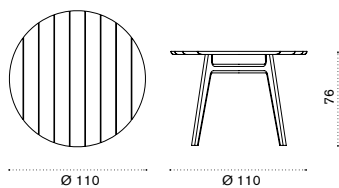

- COVER128 Rain cover 63 x 62 h73

Knit

Square dining table 90x90

 → 17  → 4

Item

Description

-  KNTPQT1 Teak
 -  KNTPQT5 Pickled teak
-
-  COVER124 Rain cover 91 x 91 h75

Round dining table Ø 110