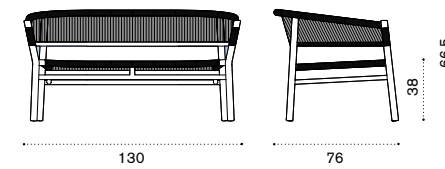

KG → 6,5

Item	Description
KIPDS00RCG	Steel + round rope grey
COVER313	Rain cover 62 x 60 h74

Dining armchair – Teak

KG → 6,5

KIPDT1RCS	Teak + round rope sand
KIPDT1R56	Teak + round rope olive green
KIPDT1R52	Teak + round rope ruby wine
KIPDT5RCD	Pickled teak + round rope dark grey
COVER313	Rain cover 62 x 60 h74

Ethimo

Kilt

Square dining table 91x91

KG → 18

2 seater sofa ^{NEW}

KG → 13

Lounge armchair

KG → 9

Square coffee table 65x65

KG → 7

Item	Description
KITPQT1	Teak
KITPQT5	Pickled teak
COVER500	Rain cover 93 x 93 h78

KID2T1RCS	Teak + round rope sand
KID2T5RCD	Pickled teak + round rope dark grey
COVER620	Rain cover 135x78 h70