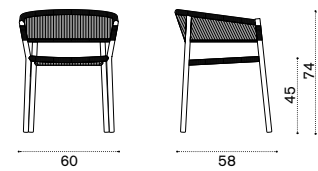

KG → 6,5

Item	Description
KIPDS00RCG	Steel + round rope grey
COVER313	Rain cover 62 x 60 h74

Dining armchair – Teak

KG → 6,5

KIPDT1RCS	Teak + round rope sand
KIPDT1R56	Teak + round rope olive green
KIPDT1R52	Teak + round rope ruby wine
KIPDT5RCD	Pickled teak + round rope dark grey
COVER313	Rain cover 62 x 60 h74

Ethimo

Kilt

Square dining table 91x91

KG → 18

2 seater sofa ^{NEW}

KG → 13

Lounge armchair

KG → 9