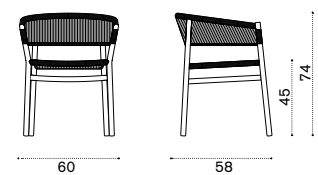

KG → 6,5

Item	Description
KIPDS00RCG	Steel + round rope grey
COVER313	Rain cover 62 x 60 h74

Dining armchair – Teak

KG → 6,5

KIPDT1RCS	Teak + round rope sand
KIPDT1R56	Teak + round rope olive green
KIPDT1R52	Teak + round rope ruby wine
KIPDT5RCD	Pickled teak + round rope dark grey
COVER313	Rain cover 62 x 60 h74

Ethimo

Kilt

Square dining table 91x91

KG → 18

2 seater sofa ^{NEW}

KG → 13

Lounge armchair

KG → 9