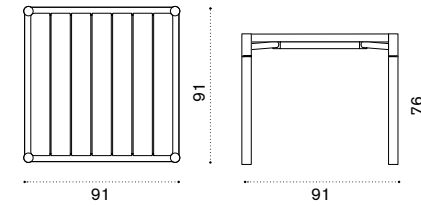

KG → 6,5

Item	Description
KIPDS00RCG	Steel + round rope grey
COVER313	Rain cover 62 x 60 h74

Dining armchair – Teak

KG → 6,5

KIPDT1RCS	Teak + round rope sand
KIPDT1R56	Teak + round rope olive green
KIPDT1R52	Teak + round rope ruby wine
KIPDT5RCD	Pickled teak + round rope dark grey
COVER313	Rain cover 62 x 60 h74

Ethimo

Kilt

Square dining table 91x91

KG → 18

2 seater sofa ^{NEW}

KG → 13

Lounge armchair

KG → 9