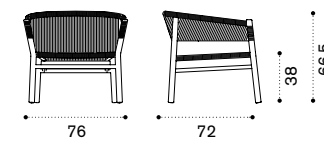

KG → 6,5

Item	Description
KIPDS00RCG	Steel + round rope grey
COVER313	Rain cover 62 x 60 h74

Dining armchair – Teak

KG → 6,5

KIPDT1RCS	Teak + round rope sand
KIPDT1R56	Teak + round rope olive green
KIPDT1R52	Teak + round rope ruby wine
KIPDT5RCD	Pickled teak + round rope dark grey
COVER313	Rain cover 62 x 60 h74

Ethimo

Kilt

Square dining table 91x91

KG → 18

2 seater sofa ^{NEW}

KG → 13

Lounge armchair

KG → 9

Square coffee table 65x65

KG → 7

Item	Description
KITPQT1	Teak
KITPQT5	Pickled teak
COVER500	Rain cover 93 x 93 h78

KID2T1RCS	Teak + round rope sand
KID2T5RCD	Pickled teak + round rope dark grey
COVER620	Rain cover 135x78 h70