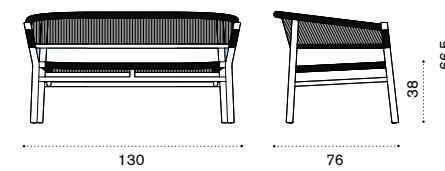

2 seater sofa ^{NEW}

KG → 13

Lounge armchair