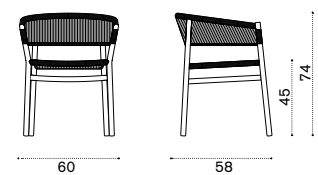

Dining armchair – Teak

KG → 6,5

KIPDT1RCS	Teak + round rope sand
KIPDT1R56	Teak + round rope olive green
KIPDT1R52	Teak + round rope ruby wine
KIPDT5RCD	Pickled teak + round rope dark grey
COVER313	Rain cover 62 x 60 h74

Ethimo