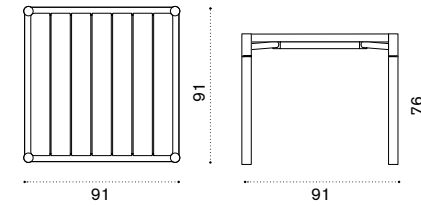

Kilt

Square dining table 91x91

KG → 18