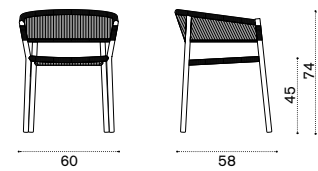

## Dining armchair – Stainless steel

KG → 6,5

Item	Description
KIPDS00RCG	Steel + round rope grey
COVER313	Rain cover 62 x 60 h74