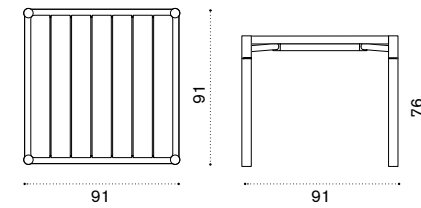

Kilt

Square dining table 91x91

KG → 18