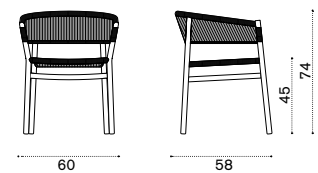

Dining armchair – Teak

KG → 6,5

KIPDT1RCS	Teak + round rope sand
KIPDT1R56	Teak + round rope olive green
KIPDT1R52	Teak + round rope ruby wine
KIPDT5RCD	Pickled teak + round rope dark grey
COVER313	Rain cover 62 x 60 h74

Ethimo