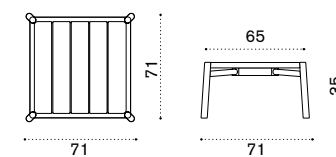

Square coffee table 65x65

→ 7

KITCQT1	Teak
KITCQT5	Pickled teak
COVER501	Rain cover 73 x 73 h38

Outdoor Decor