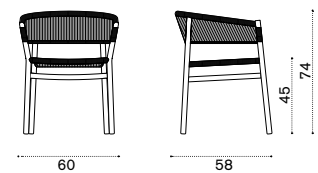

→ 6,5

Item	Description
KIPDS00RCG	Steel + round rope grey
COVER313	Rain cover 62 x 60 h74

Dining armchair – Teak

→ 6,5

KIPDT1RCS	Teak + round rope sand
KIPDT1R56	Teak + round rope olive green
KIPDT1R52	Teak + round rope ruby wine
KIPDT5RCD	Pickled teak + round rope dark grey
COVER313	Rain cover 62 x 60 h74

Ethimo

Kilt

Square dining table 91x91

→ 18 → 4

Item	Description
KITPQT1	Teak
KITPQT5	Pickled teak
COVER500	Rain cover 93 x 93 h78

2 seater sofa ^{NEW}

→ 13

KID2T1RCS	Teak + round rope sand
KID2T5RCD	Pickled teak + round rope dark grey
COVER620	Rain cover 135x78 h70