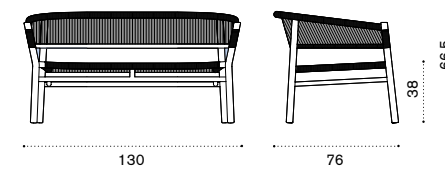

Ethimo

Kilt

Square dining table 91x91

→ 18 → 4

Item	Description
KITPQT1	Teak
KITPQT5	Pickled teak
COVER500	Rain cover 93 x 93 h78

2 seater sofa ^{NEW}

→ 13

KID2T1RCS	Teak + round rope sand
KID2T5RCD	Pickled teak + round rope dark grey
COVER620	Rain cover 135x78 h70