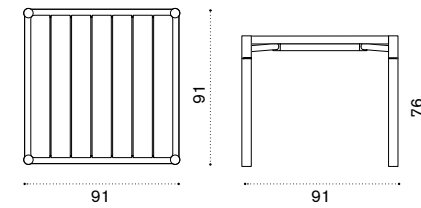

→ 6,5

Item	Description
KIPDS00RCG	Steel + round rope grey
COVER313	Rain cover 62 x 60 h74

Dining armchair – Teak

→ 6,5

KIPDT1RCS	Teak + round rope sand
KIPDT1R56	Teak + round rope olive green
KIPDT1R52	Teak + round rope ruby wine
KIPDT5RCD	Pickled teak + round rope dark grey
COVER313	Rain cover 62 x 60 h74

Ethimo

Kilt

Square dining table 91x91

→ 18 → 4

Item	Description
KITPQT1	Teak
KITPQT5	Pickled teak
COVER500	Rain cover 93 x 93 h78

2 seater sofa ^{NEW}

→ 13

KID2T1RCS	Teak + round rope sand
KID2T5RCD	Pickled teak + round rope dark grey
COVER620	Rain cover 135x78 h70