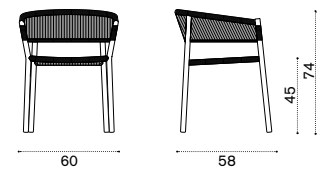

→ 6,5

Item	Description
KIPDS00RCG	Steel + round rope grey
COVER313	Rain cover 62 x 60 h74

Dining armchair – Teak

→ 6,5

KIPDT1RCS	Teak + round rope sand
KIPDT1R56	Teak + round rope olive green
KIPDT1R52	Teak + round rope ruby wine
KIPDT5RCD	Pickled teak + round rope dark grey
COVER313	Rain cover 62 x 60 h74

Ethimo

Kilt

Square dining table 91x91

→ 18 → 4

Item	Description
KITPQT1	Teak
KITPQT5	Pickled teak
COVER500	Rain cover 93 x 93 h78

2 seater sofa ^{NEW}

→ 13

KID2T1RCS	Teak + round rope sand
KID2T5RCD	Pickled teak + round rope dark grey
COVER620	Rain cover 135x78 h70