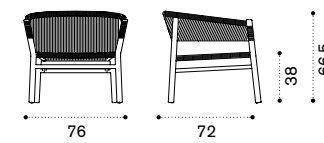

Ethimo

Kilt

Square dining table 91x91

→ 18 → 4

Item	Description
KITPQT1	Teak
KITPQT5	Pickled teak
COVER500	Rain cover 93 x 93 h78

2 seater sofa ^{NEW}

→ 13

KID2T1RCS	Teak + round rope sand
KID2T5RCD	Pickled teak + round rope dark grey
COVER620	Rain cover 135x78 h70

Lounge armchair

→ 9

KIPLT1RCS	Teak + round rope sand
KIPLT1R56	Teak + round rope olive green
KIPLT1R52	Teak + round rope ruby wine
KIPLT5RCD	Pickled teak + round rope dark grey
COVER502	Rain cover 78 x 72 h70