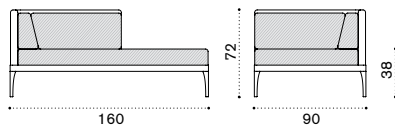

Infinity

Daybed module left

→ 47

Item

- IFDMDS44W22
- IFDMDS43W23

Description

- Left module, alu. + lightwick w.grey
- Left module, alu. + lightwick w.white

- IFCUDMSAW24
- IFCUDMSAW25
- COVER232

- Cushions, left (seat+back), n. grey
- Cushions, left (seat+back), n. white
- Rain cover 161 x 91 h71, left

Daybed module right