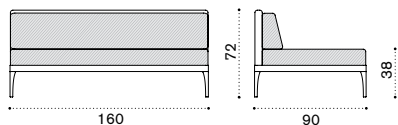

Corner module

→ 28

●● IFDMAUD44W22	Alu. + lightwick warmgrey
●● IFDMAUD43W23	Alu. + lightwick warmwhite
●● IFCUDMAUAW24	Cushions, (seat+back), nature grey
●● IFCUDMAUAW25	Cushions, (seat+back), nature white
● COVER228	Rain cover 91 x 91 h71

Infinity

Collection composed of: 3 seater sofa / lounge armchair / coffee table / modular sofa / pouf / daybed / sun lounger.

XL central module

→ 48

Item	Description
IFDMCM2D44W22	Alu. + lightwick warmgrey
IFDMCM2D43W23	Alu. + lightwick warmwhite
IFCUDMCM2AW24	Cushions, (seat+back), nature grey
IFCUDMCM2AW25	Cushions, (seat+back), nature white
COVER227	Rain cover 161 x 91 h71