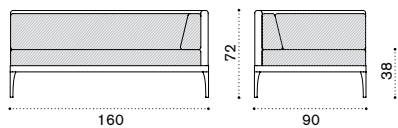

Corner module

→ 28

●● IFDMAUD44W22	Alu. + lightwick warmgrey
●● IFDMAUD43W23	Alu. + lightwick warmwhite
●● IFCUDMAUAW24	Cushions, (seat+back), nature grey
●● IFCUDMAUAW25	Cushions, (seat+back), nature white
● COVER228	Rain cover 91 x 91 h71

Infinity

Collection composed of: 3 seater sofa / lounge armchair / coffee table / modular sofa / pouf / daybed / sun lounger.

XL central module

→ 48

Item	Description
IFDMCM2D44W22	Alu. + lightwick warmgrey
IFDMCM2D43W23	Alu. + lightwick warmwhite
IFCUDMCM2AW24	Cushions, (seat+back), nature grey
IFCUDMCM2AW25	Cushions, (seat+back), nature white
COVER227	Rain cover 161 x 91 h71

Pouf

→ 14

IFPUD44W22	Alu. warmgrey
IFPUD43W23	Alu. warmwhite
IFCUPUAW24	Cushion, nature grey
IFCUPUAW25	Cushion, nature white
COVER113	Rain cover 91 x 91 h35

XL corner module left

→ 25

IFDMFSD44W22	Left module, alu. + lightwick w.grey
IFDMFSD43W23	Left module, alu. + lightwick w.white
IFCUDMFSAW24	Cushions, left (seat+back), n. grey
IFCUDMFSAW25	Cushions, left (seat+back), n. white
COVER230	Rain cover 161 x 91 h71, left