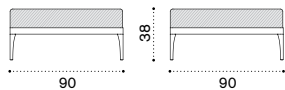

Corner module

→ 28

●● IFDMAUD44W22	Alu. + lightwick warmgrey
●● IFDMAUD43W23	Alu. + lightwick warmwhite
●● IFCUDMAUAW24	Cushions, (seat+back), nature grey
●● IFCUDMAUAW25	Cushions, (seat+back), nature white
● COVER228	Rain cover 91 x 91 h71

Infinity

Collection composed of: 3 seater sofa / lounge armchair / coffee table / modular sofa / pouf / daybed / sun lounger.

XL central module

→ 48

Item	Description
IFDMCM2D44W22	Alu. + lightwick warmgrey
IFDMCM2D43W23	Alu. + lightwick warmwhite
IFCUDMCM2AW24	Cushions, (seat+back), nature grey
IFCUDMCM2AW25	Cushions, (seat+back), nature white
COVER227	Rain cover 161 x 91 h71

Pouf

→ 14

IFPUD44W22	Alu. warmgrey
IFPUD43W23	Alu. warmwhite
IFCUPUAW24	Cushion, nature grey
IFCUPUAW25	Cushion, nature white
COVER113	Rain cover 91 x 91 h35

XL corner module left

→ 25

IFDMFSD44W22	Left module, alu. + lightwick w.grey
IFDMFSD43W23	Left module, alu. + lightwick w.white
IFCUDMFSAW24	Cushions, left (seat+back), n. grey
IFCUDMFSAW25	Cushions, left (seat+back), n. white
COVER230	Rain cover 161 x 91 h71, left