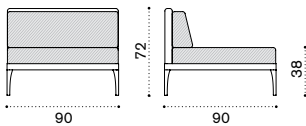

→ 25

●● IFDMCM1D44W22	Alu. + lightwick warmgrey
●● IFDMCM1D43W23	Alu. + lightwick warmwhite
●● IFCUDMCM1AW24	Cushions, (seat+back), nature grey
●● IFCUDMCM1AW25	Cushions, (seat+back), nature white
● COVER226	Rain cover 91 x 91 h71

Corner module