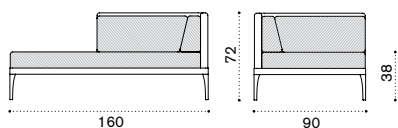

XL corner module right

→ 25

- IFDMFDD44W22 Right module, alu. + lightwick w.grey
- IFDMFDD43W23 Right module, alu. + lightwick w.white

- IFCUDMFDAW24 Cushions, right (seat+back), n. grey
- IFCUDMFDAW25 Cushions, right (seat+back), n. white
- COVER229 Rain cover 161 x 91 h71, right

Infinity

Daybed module left

→ 47

Item

Description

- IFDMDS44W22 Left module, alu. + lightwick w.grey
- IFDMDS43W23 Left module, alu. + lightwick w.white

- IFCUDMSAW24 Cushions, left (seat+back), n. grey
- IFCUDMSAW25 Cushions, left (seat+back), n. white
- COVER232 Rain cover 161 x 91 h71, left

Daybed module right

→ 47

- IFMDD44W22 Right module, alu. + lightwick w.grey
- IFMDD43W23 Right module, alu. + lightwick w.white

- IFCUDMDDAW24 Cushions, right (seat+back), n. grey
- IFCUDMDDAW25 Cushions, right (seat+back), n. white
- COVER231 Rain cover 161 x 91 h71, right