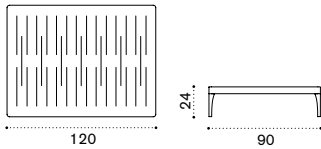

Infinity

Square coffee table 90x90

→ 15

Item	Description
● IFTCQD44	Alu. warmgrey
● IFTCQD43	Alu. warmwhite
● COVER114	Rain cover 91 x 91 h23

Rectangular coffee table 120x90

→ 18

● IFTCRD44	Alu. warmgrey
● IFTCRD43	Alu. warmwhite
● COVER115	Rain cover 121 x 91 h23