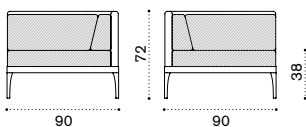

→ 28

●● IFDMAUD44W22	Alu. + lightwick warmgrey
●● IFDMAUD43W23	Alu. + lightwick warmwhite
●● IFCUDMAUAW24	Cushions, (seat+back), nature grey
●● IFCUDMAUAW25	Cushions, (seat+back), nature white
● COVER228	Rain cover 91 x 91 h71