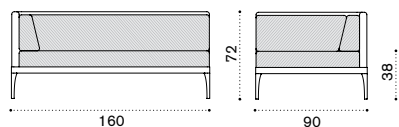

- IFCUDMCM2AW24 Cushions, (seat+back), nature grey
- IFCUDMCM2AW25 Cushions, (seat+back), nature white
- COVER227 Rain cover 161 x 91 h71

Pouf

→ 14

- IFPUD44W22 Alu. warmgrey
- IFPUD43W23 Alu. warmwhite

- IFCUPUAW24 Cushion, nature grey
- IFCUPUAW25 Cushion, nature white
- COVER113 Rain cover 91 x 91 h35

XL corner module left

→ 25

- IFDMFSD44W22 Left module, alu. + lightwick w.grey
- IFDMFSD43W23 Left module, alu. + lightwick w.white

- IFCUDMFSAW24 Cushions, left (seat+back), n. grey
- IFCUDMFSAW25 Cushions, left (seat+back), n. white
- COVER230 Rain cover 161 x 91 h71, left

XL corner module right

→ 25

- IFDMFDD44W22 Right module, alu. + lightwick w.grey
- IFDMFDD43W23 Right module, alu. + lightwick w.white

- IFCUDMFDAW24 Cushions, right (seat+back), n. grey
- IFCUDMFDAW25 Cushions, right (seat+back), n. white
- COVER229 Rain cover 161 x 91 h71, right