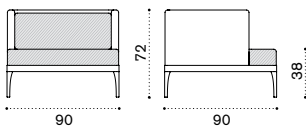

→ 30

- IFPLD44W22
- IFPLD43W23

Alu. + lightwick warmgrey
Alu. + lightwick warmwhite

- IFCUPLAW24
- IFCUPLAW25
- COVER234

Cushions, (seat+back), nature grey
Cushions, (seat+back), nature white
Rain cover 91 x 91 h71