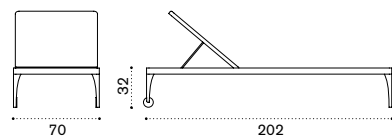

→ 17-13

- IFLED44W22 Alu. + lightwick warmgrey
- IFLED43W23 Alu. + lightwick warmwhite

- IFLED44E52 Alu. warmgrey + ethitex dove grey
- IFLED43E57 Alu. warmwhite + ethitex white

- IFCULEAW24 Mattress, nature grey, H 7 D 66 L 195
- IFCULEAW25 Mattress, nature white, H 7 D 66 L 195
- COVER140 Rain cover 210 x 70 h30