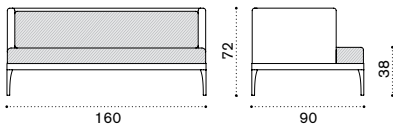

3 seater sofa

→ 49

Item

- IFD3D44W22
- IFD3D43W23

Description

Alu. + lightwick warmgrey
Alu. + lightwick warmwhite

- IFCUD3AW24
- IFCUD3AW25
- COVER233

Cushions, (seat+back), nature grey
Cushions, (seat+back), nature white
Rain cover 161 x 91 h71