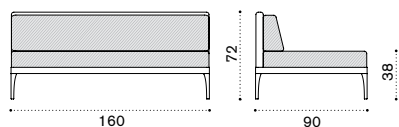

Corner module

→ 28

●● IFDMAUD44W22	Alu. + lightwick warmgrey
●● IFDMAUD43W23	Alu. + lightwick warmwhite
●● IFCUDMAUAW24	Cushions, (seat+back), nature grey
●● IFCUDMAUAW25	Cushions, (seat+back), nature white
● COVER228	Rain cover 91 x 91 h71

Infinity

Collection composed of: 3 seater sofa / lounge armchair / coffee table / modular sofa / pouf / daybed / sun lounger.

XL central module

→ 48

Item

Description

- IFDMCM2D44W22 Alu. + lightwick warmgrey
- IFDMCM2D43W23 Alu. + lightwick warmwhite