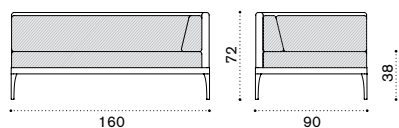

Infinity

Collection composed of: 3 seater sofa / lounge armchair / coffee table / modular sofa / pouf / daybed / sun lounger.

XL central module

→ 48

Item

Description

- IFDMCM2D44W22 Alu. + lightwick warmgrey
- IFDMCM2D43W23 Alu. + lightwick warmwhite

- IFCUDMCM2AW24 Cushions, (seat+back), nature grey
- IFCUDMCM2AW25 Cushions, (seat+back), nature white
- COVER227 Rain cover 161 x 91 h71

Pouf

→ 14

- IFPUD44W22 Alu. warmgrey
- IFPUD43W23 Alu. warmwhite

- IFCUPUAW24 Cushion, nature grey
- IFCUPUAW25 Cushion, nature white
- COVER113 Rain cover 91 x 91 h35

XL corner module left

→ 25

- IFDMFSD44W22 Left module, alu. + lightwick w.grey
- IFDMFSD43W23 Left module, alu. + lightwick w.white

- IFCUDMFSAW24 Cushions, left (seat+back), n. grey
- IFCUDMFSAW25 Cushions, left (seat+back), n. white
- COVER230 Rain cover 161 x 91 h71, left