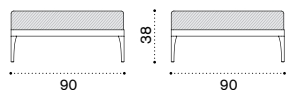

→ 14

- IFPUD44W22 Alu. warmgrey
- IFPUD43W23 Alu. warmwhite

- IFCUPUAW24 Cushion, nature grey
- IFCUPUAW25 Cushion, nature white
- COVER113 Rain cover 91 x 91 h35

XL corner module left