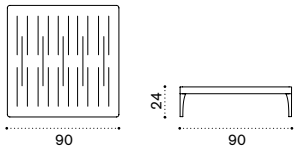

Infinity

Square coffee table 90x90

→ 15

Item	Description
● IFTCQD44	Alu. warmgrey
● IFTCQD43	Alu. warmwhite
● COVER114	Rain cover 91 x 91 h23

Rectangular coffee table 120x90

→ 18

● IFTCRD44	Alu. warmgrey
● IFTCRD43	Alu. warmwhite
● COVER115	Rain cover 121 x 91 h23