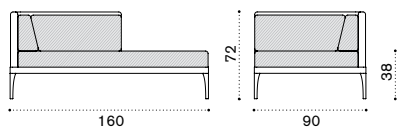

XL corner module left

→ 25

- IFDMFSD44W22 Left module, alu. + lightwick w.grey
- IFDMFSD43W23 Left module, alu. + lightwick w.white

- IFCUDMFSAW24 Cushions, left (seat+back), n. grey
- IFCUDMFSAW25 Cushions, left (seat+back), n. white
- COVER230 Rain cover 161 x 91 h71, left

XL corner module right

→ 25

- IFDMFDD44W22 Right module, alu. + lightwick w.grey
- IFDMFDD43W23 Right module, alu. + lightwick w.white

- IFCUDMFDAW24 Cushions, right (seat+back), n. grey
- IFCUDMFDAW25 Cushions, right (seat+back), n. white
- COVER229 Rain cover 161 x 91 h71, right

Infinity

Daybed module left

→ 47

Item

Description

- IFDMDS44W22 Left module, alu. + lightwick w.grey
- IFDMDS43W23 Left module, alu. + lightwick w.white

- IFCUDMSAW24 Cushions, left (seat+back), n. grey
- IFCUDMSAW25 Cushions, left (seat+back), n. white
- COVER232 Rain cover 161 x 91 h71, left