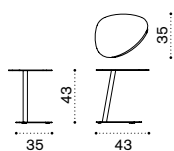

Sun lounger

→ 17-13

- IFLED44W22 Alu. + lightwick warmgrey
- IFLED43W23 Alu. + lightwick warmwhite

- IFLED44E52 Alu. warmgrey + ethitex dove grey
- IFLED43E57 Alu. warmwhite + ethitex white

- IFCULEAW24 Mattress, nature grey, H 7 D 66 L 195
- IFCULEAW25 Mattress, nature white, H 7 D 66 L 195
- COVER140 Rain cover 210 x 70 h30

Smart – side table 43x35

→ 3,5

- SMTCRD44 Aluminium warmgrey
- SMTCRD43 Aluminium warmwhite