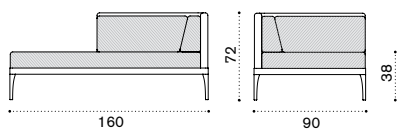

XL corner module right

→ 25

IFDMFDD44W22	Right module, alu. + lightwick w.grey
IFDMFDD43W23	Right module, alu. + lightwick w.white
IFCUDMFDAW24	Cushions, right (seat+back), n. grey
IFCUDMFDAW25	Cushions, right (seat+back), n. white
COVER229	Rain cover 161 x 91 h71, right

Infinity

Daybed module left

→ 47

Item

Description

- IFDMDS44W22 Left module, alu. + lightwick w.grey
- IFDMDS43W23 Left module, alu. + lightwick w.white

- IFCUDMSAW24 Cushions, left (seat+back), n. grey
- IFCUDMSAW25 Cushions, left (seat+back), n. white
- COVER232 Rain cover 161 x 91 h71, left

Daybed module right

→ 47

- IFMDD44W22 Right module, alu. + lightwick w.grey
- IFMDD43W23 Right module, alu. + lightwick w.white

- IFCUDMDDAW24 Cushions, right (seat+back), n. grey
- IFCUDMDDAW25 Cushions, right (seat+back), n. white
- COVER231 Rain cover 161 x 91 h71, right