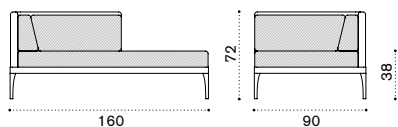

Pouf

→ 14

IFPUD44W22	Alu. warmgrey
IFPUD43W23	Alu. warmwhite
IFCUPUAW24	Cushion, nature grey
IFCUPUAW25	Cushion, nature white
COVER113	Rain cover 91 x 91 h35

XL corner module left

→ 25

IFDMFSD44W22	Left module, alu. + lightwick w.grey
IFDMFSD43W23	Left module, alu. + lightwick w.white
IFCUDMFSAW24	Cushions, left (seat+back), n. grey
IFCUDMFSAW25	Cushions, left (seat+back), n. white
COVER230	Rain cover 161 x 91 h71, left

XL corner module right

→ 25

IFDMFDD44W22	Right module, alu. + lightwick w.grey
IFDMFDD43W23	Right module, alu. + lightwick w.white
IFCUDMFDAW24	Cushions, right (seat+back), n. grey
IFCUDMFDAW25	Cushions, right (seat+back), n. white
COVER229	Rain cover 161 x 91 h71, right

Infinity

Daybed module left

→ 47

Item

Description

- IFDMDS44W22 Left module, alu. + lightwick w.grey
- IFDMDS43W23 Left module, alu. + lightwick w.white

- IFCUDMSAW24 Cushions, left (seat+back), n. grey
- IFCUDMSAW25 Cushions, left (seat+back), n. white
- COVER232 Rain cover 161 x 91 h71, left