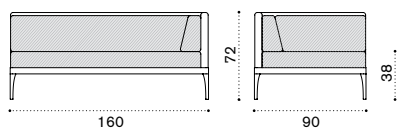

Corner module

→ 28

● IFDMAUD44W22	Alu. + lightwick warmgrey
● IFDMAUD43W23	Alu. + lightwick warmwhite
● IFCUDMAUAW24	Cushions, (seat+back), nature grey
● IFCUDMAUAW25	Cushions, (seat+back), nature white
● COVER228	Rain cover 91 x 91 h71

Infinity

Collection composed of: 3 seater sofa / lounge armchair / coffee table / modular sofa / pouf / daybed / sun lounger.

XL central module

→ 48

Item	Description
IFDMCM2D44W22	Alu. + lightwick warmgrey
IFDMCM2D43W23	Alu. + lightwick warmwhite
IFCUDMCM2AW24	Cushions, (seat+back), nature grey
IFCUDMCM2AW25	Cushions, (seat+back), nature white
COVER227	Rain cover 161 x 91 h71

Pouf

→ 14

IFPUD44W22	Alu. warmgrey
IFPUD43W23	Alu. warmwhite
IFCUPUAW24	Cushion, nature grey
IFCUPUAW25	Cushion, nature white
COVER113	Rain cover 91 x 91 h35

XL corner module left

→ 25

IFDMFSD44W22	Left module, alu. + lightwick w.grey
IFDMFSD43W23	Left module, alu. + lightwick w.white
IFCUDMFSAW24	Cushions, left (seat+back), n. grey
IFCUDMFSAW25	Cushions, left (seat+back), n. white
COVER230	Rain cover 161 x 91 h71, left