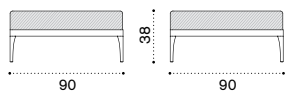

Corner module

→ 28

● IFDMAUD44W22	Alu. + lightwick warmgrey
● IFDMAUD43W23	Alu. + lightwick warmwhite
● IFCUDMAUAW24	Cushions, (seat+back), nature grey
● IFCUDMAUAW25	Cushions, (seat+back), nature white
● COVER228	Rain cover 91 x 91 h71

Infinity

Collection composed of: 3 seater sofa / lounge armchair / coffee table / modular sofa / pouf / daybed / sun lounger.

XL central module

→ 48

Item	Description
IFDMCM2D44W22	Alu. + lightwick warmgrey
IFDMCM2D43W23	Alu. + lightwick warmwhite
IFCUDMCM2AW24	Cushions, (seat+back), nature grey
IFCUDMCM2AW25	Cushions, (seat+back), nature white
COVER227	Rain cover 161 x 91 h71

Pouf

→ 14

IFPUD44W22	Alu. warmgrey
IFPUD43W23	Alu. warmwhite
IFCUPUAW24	Cushion, nature grey
IFCUPUAW25	Cushion, nature white
COVER113	Rain cover 91 x 91 h35

XL corner module left

→ 25

IFDMFSD44W22	Left module, alu. + lightwick w.grey
IFDMFSD43W23	Left module, alu. + lightwick w.white
IFCUDMFSAW24	Cushions, left (seat+back), n. grey
IFCUDMFSAW25	Cushions, left (seat+back), n. white
COVER230	Rain cover 161 x 91 h71, left