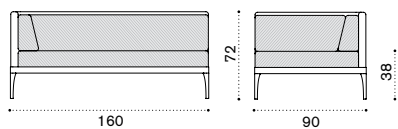

Infinity

Collection composed of: 3 seater sofa / lounge armchair / coffee table / modular sofa / pouf / daybed / sun lounger.

XL central module

→ 48

Item	Description
IFDMCM2D44W22	Alu. + lightwick warmgrey
IFDMCM2D43W23	Alu. + lightwick warmwhite
IFCUDMCM2AW24	Cushions, (seat+back), nature grey
IFCUDMCM2AW25	Cushions, (seat+back), nature white
COVER227	Rain cover 161 x 91 h71

Pouf

→ 14

IFPUD44W22	Alu. warmgrey
IFPUD43W23	Alu. warmwhite
IFCUPUAW24	Cushion, nature grey
IFCUPUAW25	Cushion, nature white
COVER113	Rain cover 91 x 91 h35

XL corner module left

→ 25

IFDMFSD44W22	Left module, alu. + lightwick w.grey
IFDMFSD43W23	Left module, alu. + lightwick w.white
IFCUDMFSAW24	Cushions, left (seat+back), n. grey
IFCUDMFSAW25	Cushions, left (seat+back), n. white
COVER230	Rain cover 161 x 91 h71, left

XL corner module right

→ 25

IFDMFDD44W22	Right module, alu. + lightwick w.grey
IFDMFDD43W23	Right module, alu. + lightwick w.white
IFCUDMFDAW24	Cushions, right (seat+back), n. grey
IFCUDMFDAW25	Cushions, right (seat+back), n. white
COVER229	Rain cover 161 x 91 h71, right