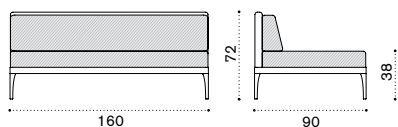

Corner module

→ 28

● IFDMAUD44W22	Alu. + lightwick warmgrey
● IFDMAUD43W23	Alu. + lightwick warmwhite
● IFCUDMAUAW24	Cushions, (seat+back), nature grey
● IFCUDMAUAW25	Cushions, (seat+back), nature white
● COVER228	Rain cover 91 x 91 h71

Infinity

Collection composed of: 3 seater sofa / lounge armchair / coffee table / modular sofa / pouf / daybed / sun lounger.

XL central module

→ 48

Item	Description
IFDMCM2D44W22	Alu. + lightwick warmgrey
IFDMCM2D43W23	Alu. + lightwick warmwhite
IFCUDMCM2AW24	Cushions, (seat+back), nature grey
IFCUDMCM2AW25	Cushions, (seat+back), nature white
COVER227	Rain cover 161 x 91 h71