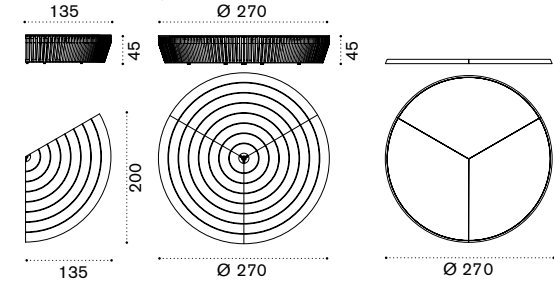

Material - Frame

Fabrics

Fabrics

Alcove Ø 3m x h3,2m

→ 360

Item	Description
HUNIT1A	Aluminium + Accoya®
HUNIT1L	Aluminium + Siberian larch
HUCUNIP60	Mattress Ø2,7m h8cm, h. acqua
HUCUNIA56	Mattress Ø2,7m h8cm, charron
HUTDV78	Curtain 2,8x2,65m, velum white
HUTDV79	Curtain 2,8x2,65m, velum swell

Ethimo

Decorative cushion 55x55 cm

→ 1

Item	Description
RACUSCM2P25	Cushion 55x55cm, h. white
RACUSCM2P60	Cushion 55x55cm, h. acqua
HUCUSCM2A56	Cushion 55x55cm, charron
RACUSCM2PP3	Cushion 55x55cm, laguna
RACUSCM2P12	Cushion 55x55cm, gris sauge

Wooden shelter Ø 3m x h3,2 m

→ 199

HUGUT1A	Aluminium + Accoya®
HUGUT1L	Aluminium + Siberian larch
HUTDV78	Curtain 2,8x2,65 m, velum white
HUTDV79	Curtain 2,8x2,65 m, velum swell

Round lounge bed Ø 2,7m x h44 cm