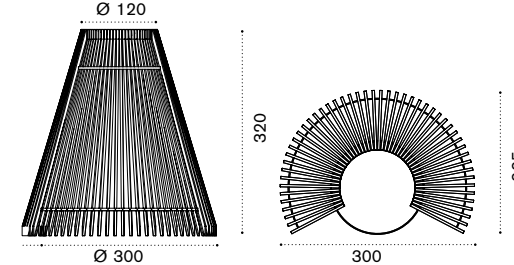

Material - Frame

Fabrics

Fabrics

Alcove Ø 3m x h3,2m

→ 360

Item	Description
HUNIT1A	Aluminium + Accoya®
HUNIT1L	Aluminium + Siberian larch
HUCUNIP60	Mattress Ø2,7m h8cm, h. acqua
HUCUNIA56	Mattress Ø2,7m h8cm, charron
HUTDV78	Curtain 2,8x2,65m, velum white
HUTDV79	Curtain 2,8x2,65m, velum swell

Ethimo

Decorative cushion 55x55 cm

→ 1

Item	Description
RACUSCM2P25	Cushion 55x55cm, h. white
RACUSCM2P60	Cushion 55x55cm, h. acqua
HUCUSCM2A56	Cushion 55x55cm, charron
RACUSCM2PP3	Cushion 55x55cm, laguna
RACUSCM2P12	Cushion 55x55cm, gris sauge

Wooden shelter Ø 3m x h3,2 m

→ 199

HUGUT1A	Aluminium + Accoya®
HUGUT1L	Aluminium + Siberian larch
HUTDV78	Curtain 2,8x2,65 m, velum white
HUTDV79	Curtain 2,8x2,65 m, velum swell

Round lounge bed Ø 2,7m x h44 cm