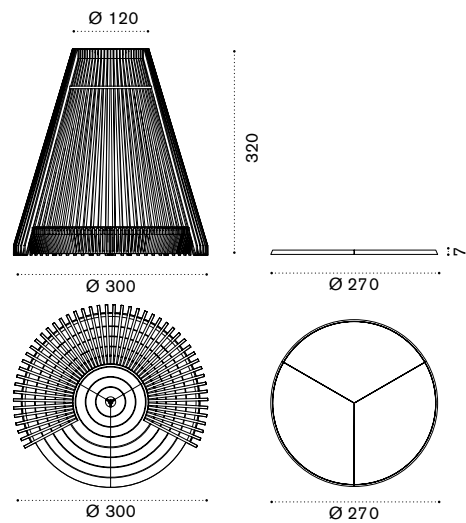

Material - Frame

Fabrics

Fabrics

Alcove Ø 3m x h3,2m

→ 360

Item	Description
HUNIT1A	Aluminium + Accoya®
HUNIT1L	Aluminium + Siberian larch
HUCUNIP60	Mattress Ø2,7m h8cm, h. acqua
HUCUNIA56	Mattress Ø2,7m h8cm, charron
HUTDV78	Curtain 2,8x2,65m, velum white
HUTDV79	Curtain 2,8x2,65m, velum swell

Ethimo

Decorative cushion 55x55 cm

→ 1

Item	Description
RACUSCM2P25	Cushion 55x55cm, h. white
RACUSCM2P60	Cushion 55x55cm, h. acqua
HUCUSCM2A56	Cushion 55x55cm, charron
RACUSCM2PP3	Cushion 55x55cm, laguna
RACUSCM2P12	Cushion 55x55cm, gris sauge

Wooden shelter Ø 3m x h3,2 m

→ 199

HUGUT1A	Aluminium + Accoya®
HUGUT1L	Aluminium + Siberian larch
HUTDV78	Curtain 2,8x2,65 m, velum white
HUTDV79	Curtain 2,8x2,65 m, velum swell

Round lounge bed Ø 2,7m x h44 cm