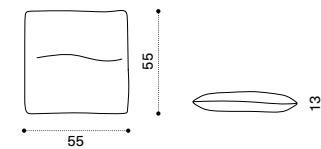

Material - Frame

Fabrics

Fabrics

Alcove Ø 3m x h3,2m

→ 360

Item	Description
HUNIT1A	Aluminium + Accoya®
HUNIT1L	Aluminium + Siberian larch
HUCUNIP60	Mattress Ø2,7m h8cm, h. acqua
HUCUNIA56	Mattress Ø2,7m h8cm, charron
HUTDV78	Curtain 2,8x2,65m, velum white
HUTDV79	Curtain 2,8x2,65m, velum swell

Ethimo

Decorative cushion 55x55 cm

→ 1

Item	Description
RACUSCM2P25	Cushion 55x55cm, h. white
RACUSCM2P60	Cushion 55x55cm, h. acqua
HUCUSCM2A56	Cushion 55x55cm, charron
RACUSCM2PP3	Cushion 55x55cm, laguna
RACUSCM2P12	Cushion 55x55cm, gris sauge

Wooden shelter Ø 3m x h3,2 m

→ 199

HUGUT1A	Aluminium + Accoya®
HUGUT1L	Aluminium + Siberian larch
HUTDV78	Curtain 2,8x2,65 m, velum white
HUTDV79	Curtain 2,8x2,65 m, velum swell

Round lounge bed Ø 2,7m x h44 cm