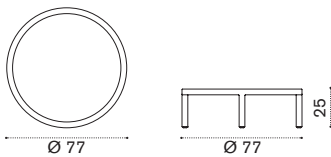

 → 52 |  1 box 124X257X87H 136 Kg

Complementary back cushion for XL sofa and armchair

-  GLCUSCAW25
-  GLCUSCAW24
-  GLCUSCPP50

- Back cushion, nature white
- Back cushion, nature grey
- Back cushion, corda

 → 1,3 

Coffee table Ø 77 h25

-  GLTCTH1T1LI
-  GLTCTH1T5LS

- Teak + ice white, h 25
- Pickled teak + sand, h 25

-  COVER412

- Rain cover y 80 h25

 → 9 |  1 box 81X81X31H 13 Kg

Grand Life