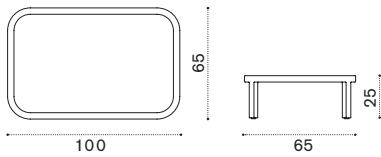

Rectangular coffee table 100x65 h25

→ 10 | 1 box 104X71X33H 17 Kg

GLTCRH1T1LI	Teak + ice white
GLTCRH1T5LS	Pickled teak + sand
COVER410	Rain cover 67 x 102 h25