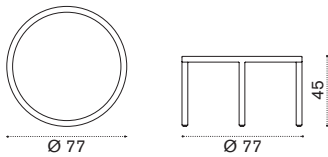

 → 1,3 

Coffee table Ø 77 h25

-  GLTCTH1T1LI
-  GLTCTH1T5LS

- Teak + ice white, h 25
- Pickled teak + sand, h 25

-  COVER412

- Rain cover y 80 h25

 → 9 |  1 box 81X81X31H 13 Kg

Grand Life

Christophe Pillet
Collection composed of: bergère / lounge
armchair / XL sofa / coffee table / sunbed.
FSC™ certified product

Coffee table Ø 77 h45

→ 9 | 1 box 81X81X57H 16 Kg

Item	Description
GLTCTH2T1LI	Teak + ice white, h 45
GLTCTH2T5LS	Pickled teak + sand, h 45
COVER411	Rain cover y 80 h45