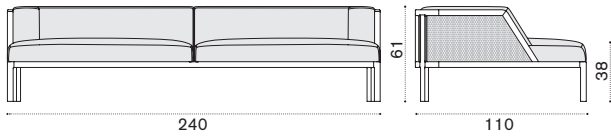

→ 19 | 1 box 95X95X133H 66 Kg → 2 pcs + 1 box cushion 82X62X82H 7,5 Kg

Lounge armchair

- GLPLT1R1
- GLPLT5R2

- Teak + light grey rope
- Pickled teak + taupe rope

- GLCUPLAW25
- GLCUPLAW24
- GLCUPLPP50
- COVER406

- Cushion (seat+back), nature white
- Cushion (seat+back), nature grey
- Cushion (seat+back), corda
- Rain cover 112 x 112 h61

→ 28,5 | 1 box 123X119X80H 59,5 Kg

Ethimo

Grand Life

XL sofa

Item

-  GLD3T1R1
-  GLD3T5R2