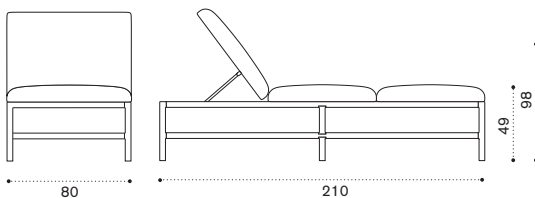

Sunbed

→ 29 | 1 box 82X215X51H 40 Kg

GLLET1AW25	Teak + light grey + n. white
GLLET1AW24	Teak + light grey + n. grey
GLLET1PP50	Teak + light grey + corda
GLLET5AW25	Pickled teak + taupe + n. white
GLLET5AW24	Pickled teak + taupe + n. grey
GLLET5PP50	Pickled teak + taupe + corda
COVER503	Rain cover 212 x 82 h51