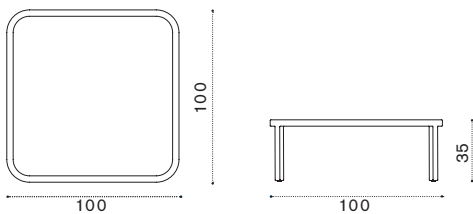

Square coffee table 100x100 h35

→ 15 | 1 box 106X106X42H 27,5 Kg

GLTCQH1T1LI	Teak + ice white
GLTCQH1T5LS	Pickled teak + sand
COVER409	Rain cover 102 x 102 h35