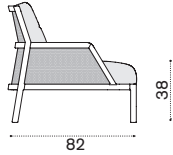

Bergère armchair

Item

- GLPIT1R1
- GLPIT5R2

Description

- Teak + light grey rope
- Pickled teak + taupe rope

- GLCUPIAW25
- GLCUPIAW24
- GLCUPIPP50
- COVER405

- Cushion (seat+back), nature white
- Cushion (seat+back), nature grey
- Cushion (seat+back), corda
- Rain cover 84 x 87 h73

→ 19 | 1 box 95X95X133H 66 Kg → 2 pcs + 1 box cushion 82X62X82H 7,5 Kg