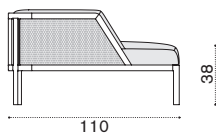

Ethi-Care

Bergère armchair

Item

- GLPIT1R1
- GLPIT5R2

Description

- Teak + light grey rope
- Pickled teak + taupe rope

- GLCUPIAW25
- GLCUPIAW24
- GLCUPIPP50
- COVER405

- Cushion (seat+back), nature white
- Cushion (seat+back), nature grey
- Cushion (seat+back), corda
- Rain cover 84 x 87 h73

→ 19 | 1 box 95X95X133H 66 Kg → 2 pcs + 1 box cushion 82X62X82H 7,5 Kg

Lounge armchair

- GLPLT1R1
- GLPLT5R2

- Teak + light grey rope
- Pickled teak + taupe rope

- GLCUPLAW25
- GLCUPLAW24
- GLCUPLPP50
- COVER406

- Cushion (seat+back), nature white
- Cushion (seat+back), nature grey
- Cushion (seat+back), corda
- Rain cover 112 x 112 h61

→ 28,5 | 1 box 123X119X80H 59,5 Kg

Ethimo

Grand Life

XL sofa

Item

-  GLD3T1R1
-  GLD3T5R2