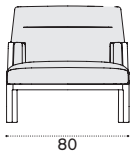

Bergère armchair

Item

- GLPIT1R1
- GLPIT5R2

Description

- Teak + light grey rope
- Pickled teak + taupe rope

- GLCUPIAW25
- GLCUPIAW24
- GLCUPIPP50
- COVER405

- Cushion (seat+back), nature white
- Cushion (seat+back), nature grey
- Cushion (seat+back), corda
- Rain cover 84 x 87 h73

→ 19 | 1 box 95X95X133H 66 Kg → 2 pcs + 1 box cushion 82X62X82H 7,5 Kg