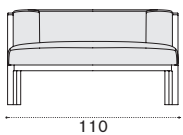

→ 19 | 1 box 95X95X133H 66 Kg → 2 pcs + 1 box cushion 82X62X82H 7,5 Kg

Lounge armchair

- GLPLT1R1
- GLPLT5R2

- Teak + light grey rope
- Pickled teak + taupe rope

- GLCUPLAW25
- GLCUPLAW24
- GLCUPLPP50
- COVER406

- Cushion (seat+back), nature white
- Cushion (seat+back), nature grey
- Cushion (seat+back), corda
- Rain cover 112 x 112 h61

→ 28,5 | 1 box 123X119X80H 59,5 Kg

Ethimo

Grand Life

XL sofa

Item

-  GLD3T1R1
-  GLD3T5R2