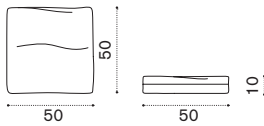

Grand Life

XL sofa

Item

- GLD3T1R1
- GLD3T5R2

Description

- Teak + light grey rope
- Pickled teak + taupe rope

- GLCUDIAW25
- GLCUDIAW24
- GLCUDIIPP50
- COVER407

- Cushion (seat+back), nature white
- Cushion (seat+back), nature grey
- Cushion (seat+back), corda
- Rain cover 245 x 112 h61

→ 52 | 1 box 124X257X87H 136 Kg

Complementary back cushion for XL sofa and armchair

- GLCUSCAW25
- GLCUSCAW24
- GLCUSCPP50

- Back cushion, nature white
- Back cushion, nature grey
- Back cushion, corda

→ 1,3

Coffee table Ø 77 h25

- GLTCTH1T1LI
- GLTCTH1T5LS

- Teak + ice white, h 25
- Pickled teak + sand, h 25

- COVER412

- Rain cover y 80 h25

→ 9 | 1 box 81X81X31H 13 Kg