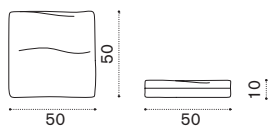

Grand Life

XL sofa

Item	Description
GLD3T1R1	Teak + light grey rope
GLD3T5R2	Pickled teak + taupe rope
GLCUDIAW25	Cushion (seat+back), nature white
GLCUDIAW24	Cushion (seat+back), nature grey
GLCUDIIPP50	Cushion (seat+back), corda
COVER407	Rain cover 245 x 112 h61

→ 52 | 1 box 124X257X87H 136 Kg

Complementary back cushion for XL sofa and armchair

GLCUSCAW25	Back cushion, nature white
GLCUSCAW24	Back cushion, nature grey
GLCUSCPP50	Back cushion, corda

→ 1,3

Coffee table Ø 77 h25

GLTCTH1T1LI	Teak + ice white, h 25
GLTCTH1T5LS	Pickled teak + sand, h 25
COVER412	Rain cover Ø 80 h25

→ 9 | 1 box 81X81X31H 13 Kg

Outdoor Decor