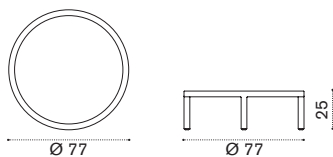

→ 52 | 1 box 124X257X87H 136 Kg

Complementary back cushion for XL sofa and armchair

GLCUSCAW25	Back cushion, nature white
GLCUSCAW24	Back cushion, nature grey
GLCUSCPP50	Back cushion, corda

→ 1,3

Coffee table Ø 77 h25