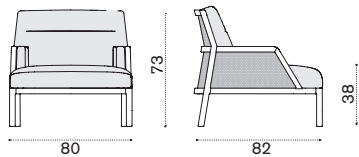

Bergère armchair

Item

- GLPIT1R1
- GLPIT5R2

Description

- Teak + light grey rope
- Pickled teak + taupe rope

- GLCUPIAW25
- GLCUPIAW24
- GLCUPIPP50
- COVER405

- Cushion (seat+back), nature white
- Cushion (seat+back), nature grey
- Cushion (seat+back), corda
- Rain cover 84 x 87 h73

→ 19 | 1 box 95X95X133H 66 Kg → 2 pcs + 1 box cushions 63x62x112H 12 Kg