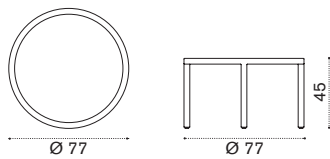

→ 52 | 1 box 124X257X87H 136 Kg

Complementary back cushion for XL sofa and armchair

GLCUSCAW25	Back cushion, nature white
GLCUSCAW24	Back cushion, nature grey
GLCUSCPP50	Back cushion, corda

→ 1,3

Coffee table Ø 77 h25

GLTCTH1T1LI	Teak + ice white, h 25
GLTCTH1T5LS	Pickled teak + sand, h 25
COVER412	Rain cover Ø 80 h25

→ 9 | 1 box 81X81X31H 13 Kg

Outdoor Decor

Grand Life

Design: Christophe Pillet

Collection composed of:
 lounge armchair / sofa / bergère
 / sunbed / coffee table

FSC™ certified product

Coffee table Ø 77 h45

→ 9 | 1 box 81X81X57H 16 Kg

Item	Description
GLTCH2T1LI	Teak + ice white, h 45
GLTCH2T5LS	Pickled teak + sand, h 45
COVER411	Rain cover Ø 80 h45

Rectangular coffee table 100x65 h25