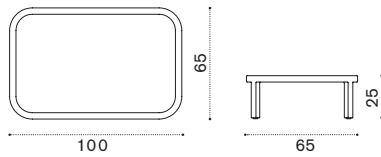

FSC™ certified product

Coffee table Ø 77 h45

→ 9 | 1 box 81X81X57H 16 Kg

Item	Description
GLTCH2T1LI	Teak + ice white, h 45
GLTCH2T5LS	Pickled teak + sand, h 45
COVER411	Rain cover Ø 80 h45

Rectangular coffee table 100x65 h25