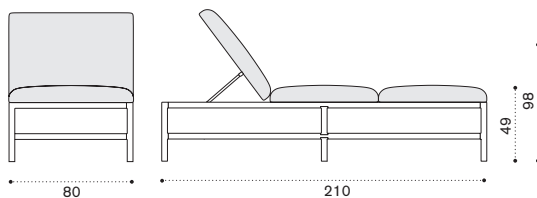

FSC™ certified product

Coffee table Ø 77 h45

→ 9 | 1 box 81X81X57H 16 Kg

Item	Description
GLTCH2T1LI	Teak + ice white, h 45
GLTCH2T5LS	Pickled teak + sand, h 45
COVER411	Rain cover Ø 80 h45

Rectangular coffee table 100x65 h25

→ 10 | 1 box 104X71X33H 17 Kg

GLTCRH1T1LI	Teak + ice white
GLTCRH1T5LS	Pickled teak + sand
COVER410	Rain cover 67 x 102 h25

Square coffee table 100x100 h35

→ 15 | 1 box 106X106X42H 27,5 Kg

GLTCQH1T1LI	Teak + ice white
GLTCQH1T5LS	Pickled teak + sand
COVER409	Rain cover 102 x 102 h35

Sunbed

→ 29 | 1 box 82X215X51H 40 Kg

GLLET1AW25	Teak + light grey + n. white
GLLET1AW24	Teak + light grey + n. grey
GLLET1PP50	Teak + light grey + corda
GLLET5AW25	Pickled teak + taupe + n. white
GLLET5AW24	Pickled teak + taupe + n. grey
GLLET5PP50	Pickled teak + taupe + corda
COVER503	Rain cover 212 x 82 h51