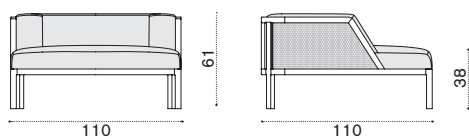

Ethi-Care

Bergère armchair

Item

- GLPIT1R1
- GLPIT5R2

Description

- Teak + light grey rope
- Pickled teak + taupe rope

- GLCUPIAW25
- GLCUPIAW24
- GLCUPIPP50
- COVER405

- Cushion (seat+back), nature white
- Cushion (seat+back), nature grey
- Cushion (seat+back), corda
- Rain cover 84 x 87 h73

→ 19 | 1 box 95X95X133H 66 Kg → 2 pcs + 1 box cushions 63x62x112H 12 Kg

Lounge armchair

- GLPLT1R1
- GLPLT5R2

- Teak + light grey rope
- Pickled teak + taupe rope

- GLCUPLAW25
- GLCUPLAW24
- GLCUPLPP50
- COVER406

- Cushion (seat+back), nature white
- Cushion (seat+back), nature grey
- Cushion (seat+back), corda
- Rain cover 112 x 112 h61

→ 28,5 | 1 box 123X119X80H 59,5 Kg

Ethimo

Grand Life

XL sofa

Item	Description
GLD3T1R1	Teak + light grey rope
GLD3T5R2	Pickled teak + taupe rope
GLCUDIAW25	Cushion (seat+back), nature white
GLCUDIAW24	Cushion (seat+back), nature grey
GLCUDIIPP50	Cushion (seat+back), corda
COVER407	Rain cover 245 x 112 h61