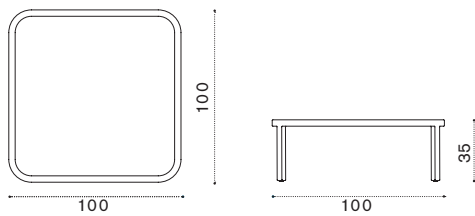

Square coffee table 100x100 h35

→ 15 | 1 box 106X106X42H 27,5 Kg

GLTCQH1T1LI	Teak + ice white
GLTCQH1T5LS	Pickled teak + sand
COVER409	Rain cover 102 x 102 h35