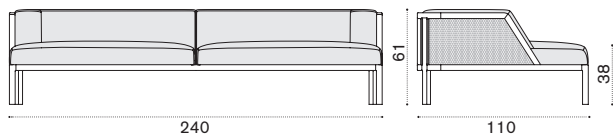

→ 19 | 1 box 95X95X133H 66 Kg → 2 pcs + 1 box cushions 63x62x112H 12 Kg

Lounge armchair

- GLPLT1R1
- GLPLT5R2

- Teak + light grey rope
- Pickled teak + taupe rope

- GLCUPLAW25
- GLCUPLAW24
- GLCUPLPP50
- COVER406

- Cushion (seat+back), nature white
- Cushion (seat+back), nature grey
- Cushion (seat+back), corda
- Rain cover 112 x 112 h61

→ 28,5 | 1 box 123X119X80H 59,5 Kg

Ethimo

Grand Life

XL sofa

Item	Description
GLD3T1R1	Teak + light grey rope
GLD3T5R2	Pickled teak + taupe rope
GLCUDIAW25	Cushion (seat+back), nature white
GLCUDIAW24	Cushion (seat+back), nature grey
GLCUDIIPP50	Cushion (seat+back), corda
COVER407	Rain cover 245 x 112 h61