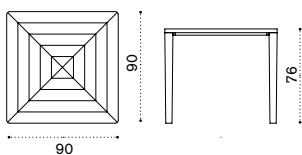

Square dining table 90x90

→ 10 → 4

Item

FDTPQT5

Description

Pickled teak

FDTPQT1

Teak

COVER124

Rain cover 91 x 91 h75