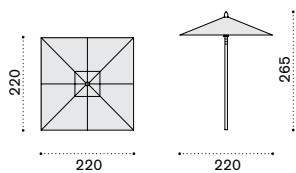

Polyester Dove Grey

Polyester White

Polyester Red

Rain cover

Ethi-Care

Square umbrella 2,2x2,2 m

Item

- UMOMQM1P9 Dove grey
- UMOMQM1P7 White
- UMOMQM1P77 Red

Description

Dove grey
White
Red

- COVER244 Rain cover, 27,5 Ø h260

Rectangular umbrella 3x2 m

- UMOMRP9 Dove grey
- UMOMRP7 White
- UMOMRP77 Red

Dove grey
White
Red

- COVER244 Rain cover, 27,5 Ø h260

Ethimo