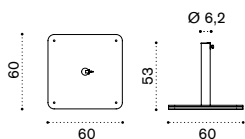

Base 70 kg only for item:UMOMQM2

70 → ← ☀

OMBAM23PB31	White (Free 3,5x3,5)
OMBAM23PB40	Mud grey (Free 3,5x3,5)