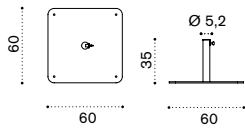

47 → ← ☀

OMBAM12PB31	White (Free 2,2x2,2 - 3x2)
OMBAM12PB40	Mud grey (Free 2,2x2,2 - 3x2)