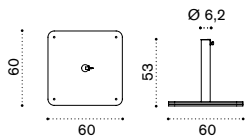

Base 48 kg only for item:UMOMQM2

48 → ← ☀

OMBAM22PB31	White (Free 3,5x3,5)
OMBAM22PB40	Mud grey (Free 3,5x3,5)