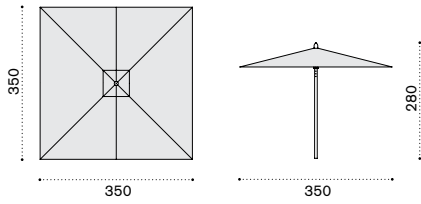

Description

Dove grey
White
Red

- COVER244 Rain cover, 27,5 Ø h260

Rectangular umbrella 3x2 m

- UMOMRP9 Dove grey
- UMOMRP7 White
- UMOMRP77 Red

Dove grey
White
Red

- COVER244 Rain cover, 27,5 Ø h260

Ethimo

Square umbrella 3,5x3,5 m

Item	Description
UMOMQM2P9	Dove grey
UMOMQM2P7	White
COVER246	Rain cover, 27,5 Ø h260

13 → ← ☀

Base 23 kg only for item:UMOMQM1 – UMOMR

23 → ← ☀

OMBAM11PB31	White (Free 2,2x2,2 - 3x2)
OMBAM11PB40	Mud grey (Free 2,2x2,2 - 3x2)