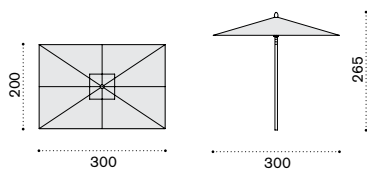

Polyester Dove Grey

Polyester White

Polyester Red

Rain cover

Ethi-Care

Square umbrella 2,2x2,2 m

Item

- UMOMQM1P9 Dove grey
- UMOMQM1P7 White
- UMOMQM1P77 Red

Description

Dove grey
White
Red

- COVER244 Rain cover, 27,5 Ø h260

Rectangular umbrella 3x2 m

- UMOMRP9 Dove grey
- UMOMRP7 White
- UMOMRP77 Red

Dove grey
White
Red

- COVER244 Rain cover, 27,5 Ø h260

Ethimo