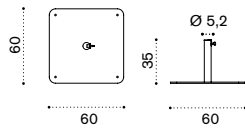

Base 23 kg only for item:UMOMQM1 – UMOMR

23 → ← ☀

OMBAM11PB31	White (Free 2,2x2,2 - 3x2)
OMBAM11PB40	Mud grey (Free 2,2x2,2 - 3x2)

Base 47 kg only for item:UMOMQM1 – UMOMR