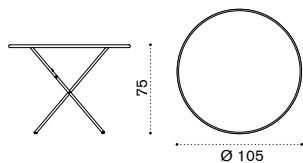

Flower

Collection composed of: folding chair
/ stacking chair / stacking armchair
/ round, square and rectangular dining table
/ high table / barstool.

Square folding table 80x80

Item	Description
FLTPQM2B31	Folding, white
FLTPQM2B40	Folding, mud grey
FLTPQM2B51	Folding, coffee brown
FLTPQM2B48	Folding, sepia black
FLTPQM2B54	Folding, iris blue
FLTPQM2B41	Folding, plumbago blue
FLTPQM2B32	Folding, sage green
FLTPQM2B38	Folding, olive green
FLTPQM2B34	Folding, periwinkle lilac
FLTPQM2B45	Folding, orange
FLTPQM2B47	Folding, poppy red

→ 13 → 4

Round folding table ø 105

FLTPTM2B31	Folding, white
FLTPTM2B40	Folding, mud grey
FLTPTM2B51	Folding, coffee brown
FLTPTM2B48	Folding, sepia black
FLTPTM2B54	Folding, iris blue
FLTPTM2B41	Folding, plumbago blue
FLTPTM2B32	Folding, sage green
FLTPTM2B38	Folding, olive green
FLTPTM2B34	Folding, periwinkle lilac
FLTPTM2B45	Folding, orange
FLTPTM2B47	Folding, poppy red

→ 16,5 → 5