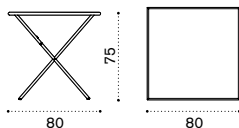

Round folding table Ø 60

 FLTPTM1B31	Folding, white
 FLTPTM1B40	Folding, mud grey
 FLTPTM1B51	Folding, coffee brown
 FLTPTM1B48	Folding, sepia black
 FLTPTM1B54	Folding, iris blue
 FLTPTM1B41	Folding, plumbago blue
 FLTPTM1B32	Folding, sage green
 FLTPTM1B38	Folding, olive green
 FLTPTM1B34	Folding, perwinkle lilac
 FLTPTM1B45	Folding, orange
 FLTPTM1B47	Folding, poppy red

Flower

Collection composed of: folding chair
/ stacking chair / stacking armchair
/ round, square and rectangular dining table
/ high table / barstool.

Square folding table 80x80

Item	Description
 FLTPQM2B31	Folding, white
 FLTPQM2B40	Folding, mud grey
 FLTPQM2B51	Folding, coffee brown
 FLTPQM2B48	Folding, sepia black
 FLTPQM2B54	Folding, iris blue
 FLTPQM2B41	Folding, plumbago blue
 FLTPQM2B32	Folding, sage green
 FLTPQM2B38	Folding, olive green
 FLTPQM2B34	Folding, periwinkle lilac
 FLTPQM2B45	Folding, orange
 FLTPQM2B47	Folding, poppy red