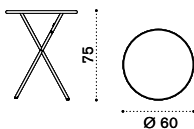

Flower

Rectangular folding table 55x70

Item	Description
FLTPRM1B31	Folding, white
FLTPRM1B40	Folding, mud grey
FLTPRM1B51	Folding, coffee brown
FLTPRM1B48	Folding, sepia black
FLTPRM1B54	Folding, iris blue
FLTPRM1B41	Folding, plumbago blue
FLTPRM1B32	Folding, sage green
FLTPRM1B38	Folding, olive green
FLTPRM1B34	Folding, perwinkle lilac
FLTPRM1B45	Folding, orange
FLTPRM1B47	Folding, poppy red

Round folding table Ø 60

FLTPTM1B31	Folding, white
FLTPTM1B40	Folding, mud grey
FLTPTM1B51	Folding, coffee brown
FLTPTM1B48	Folding, sepia black
FLTPTM1B54	Folding, iris blue
FLTPTM1B41	Folding, plumbago blue
FLTPTM1B32	Folding, sage green
FLTPTM1B38	Folding, olive green
FLTPTM1B34	Folding, perwinkle lilac
FLTPTM1B45	Folding, orange
FLTPTM1B47	Folding, poppy red