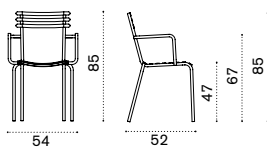

→ 6,5

FLPDB31	Stacking, white
FLPDB40	Stacking, mud grey
FLPDB51	Stacking, coffee brown
FLPDB48	Stacking, sepia black
FLPDB54	Stacking, iris blue
FLPDB55	Stacking, peacock
FLPDB41	Stacking, plumbago blue
FLPDB39	Stacking, bamboo green
FLPDB32	Stacking, sage green
FLPDB38	Stacking, olive green
FLPDB34	Stacking, perwinkle lilac
FLPDB45	Stacking, orange
FLPDB47	Stacking, poppy red
.....	
CUSEPRFLA1	Cushion, ivory
COVER155	Rain cover 76 x 62 h105 (6 armchairs)