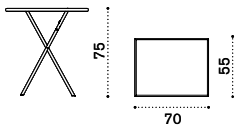

Flower

Rectangular folding table 55x70

Item	Description
FLTPRM1B31	Folding, white
FLTPRM1B40	Folding, mud grey
FLTPRM1B51	Folding, coffee brown
FLTPRM1B48	Folding, sepia black
FLTPRM1B54	Folding, iris blue
FLTPRM1B41	Folding, plumbago blue
FLTPRM1B32	Folding, sage green
FLTPRM1B38	Folding, olive green
FLTPRM1B34	Folding, perwinkle lilac
FLTPRM1B45	Folding, orange
FLTPRM1B47	Folding, poppy red

Round folding table Ø 60

FLTPTM1B31	Folding, white
FLTPTM1B40	Folding, mud grey
FLTPTM1B51	Folding, coffee brown
FLTPTM1B48	Folding, sepia black
FLTPTM1B54	Folding, iris blue
FLTPTM1B41	Folding, plumbago blue
FLTPTM1B32	Folding, sage green
FLTPTM1B38	Folding, olive green
FLTPTM1B34	Folding, perwinkle lilac
FLTPTM1B45	Folding, orange
FLTPTM1B47	Folding, poppy red