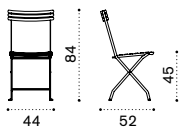

Fabrics

Folding chair

Item	Description
FLSPB31	Folding, white
FLSPB40	Folding, mud grey
FLSPB51	Folding, coffee brown
FLSPB48	Folding, sepia black
FLSPB54	Folding, iris blue
FLSPB55	Folding, peacock
FLSPB41	Folding, plumbago blue
FLSPB39	Folding, bamboo green
FLSPB32	Folding, sage green
FLSPB38	Folding, olive green
FLSPB34	Folding, periwinkle lilac
FLSPB45	Folding, orange
FLSPB47	Folding, poppy red

CUSEPRFLA1	Cushion, ivory