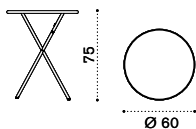

Flower

Rectangular folding table 55x70

Item	Description
FLTPRM1B31	Folding, white
FLTPRM1B40	Folding, mud grey
FLTPRM1B51	Folding, coffee brown
FLTPRM1B48	Folding, sepia black
FLTPRM1B54	Folding, iris blue
FLTPRM1B41	Folding, plumbago blue
FLTPRM1B32	Folding, sage green
FLTPRM1B38	Folding, olive green
FLTPRM1B34	Folding, perwinkle lilac
FLTPRM1B45	Folding, orange
FLTPRM1B47	Folding, poppy red

Round folding table Ø 60

FLTPTM1B31	Folding, white
FLTPTM1B40	Folding, mud grey
FLTPTM1B51	Folding, coffee brown
FLTPTM1B48	Folding, sepia black
FLTPTM1B54	Folding, iris blue
FLTPTM1B41	Folding, plumbago blue
FLTPTM1B32	Folding, sage green
FLTPTM1B38	Folding, olive green
FLTPTM1B34	Folding, perwinkle lilac
FLTPTM1B45	Folding, orange
FLTPTM1B47	Folding, poppy red