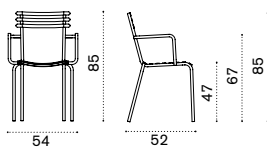

→ 6,5

FLPDB31	Stacking, white
FLPDB40	Stacking, mud grey
FLPDB51	Stacking, coffee brown
FLPDB48	Stacking, sepia black
FLPDB54	Stacking, iris blue
FLPDB55	Stacking, peacock
FLPDB41	Stacking, plumbago blue
FLPDB39	Stacking, bamboo green
FLPDB32	Stacking, sage green
FLPDB38	Stacking, olive green
FLPDB34	Stacking, periwinkle lilac
FLPDB45	Stacking, orange
FLPDB47	Stacking, poppy red
.....	
CUSEPRFLA1	Cushion, ivory
COVER155	Rain cover 76 x 62 h105 (6 armchairs)