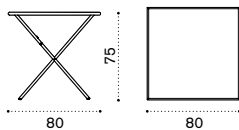

Round folding table Ø 60

 FLTPTM1B31	Folding, white
 FLTPTM1B40	Folding, mud grey
 FLTPTM1B51	Folding, coffee brown
 FLTPTM1B48	Folding, sepia black
 FLTPTM1B54	Folding, iris blue
 FLTPTM1B41	Folding, plumbago blue
 FLTPTM1B32	Folding, sage green
 FLTPTM1B38	Folding, olive green
 FLTPTM1B34	Folding, perwinkle lilac
 FLTPTM1B45	Folding, orange
 FLTPTM1B47	Folding, poppy red

Flower

Collection composed of: folding chair
/ stacking chair / stacking armchair
/ round, square and rectangular dining table
/ high table / barstool.

Square folding table 80x80

Item	Description
 FLTPQM2B31	Folding, white
 FLTPQM2B40	Folding, mud grey
 FLTPQM2B51	Folding, coffee brown
 FLTPQM2B48	Folding, sepia black
 FLTPQM2B54	Folding, iris blue
 FLTPQM2B41	Folding, plumbago blue
 FLTPQM2B32	Folding, sage green
 FLTPQM2B38	Folding, olive green
 FLTPQM2B34	Folding, periwinkle lilac
 FLTPQM2B45	Folding, orange
 FLTPQM2B47	Folding, poppy red