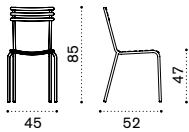

Flower

Collection composed of: folding chair / stacking chair / stacking armchair / round, square and rectangular dining table / high table / barstool.

Dining chair

→ 5,5

Item	Description
FLSEB31	Stacking, white
FLSEB40	Stacking, mud grey
FLSEB51	Stacking, coffee brown
FLSEB48	Stacking, sepia black
FLSEB54	Stacking, iris blue
FLSEB55	Stacking, peacock
FLSEB41	Stacking, plumbago blue
FLSEB39	Stacking, bamboo green
FLSEB32	Stacking, sage green
FLSEB38	Stacking, olive green
FLSEB34	Stacking, periwinkle lilac
FLSEB45	Stacking, orange
FLSEB47	Stacking, poppy red
.....	
CUSEPRFLA1	Cushion, ivory
COVER116	Rain cover 52 x 76 h100 (6 chairs)

Dining armchair