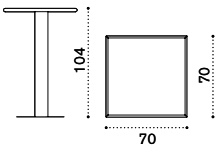

 → 26  → 6

Square dining table 70x70

 FLTPQM1H2B31	Fixed, white
 FLTPQM1H2B40	Fixed, mud grey
 FLTPQM1H2B51	Fixed, coffee brown

 → 18   → 2-4

High square dining table 70x70

 FLTPQM1H1B31	Fixed, white
 FLTPQM1H1B40	Fixed, mud grey
 FLTPQM1H1B51	Fixed, coffee brown