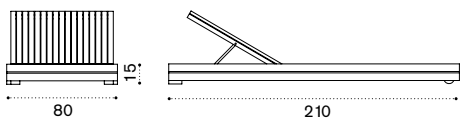

Rain cover

Ethi-Care

Lounge bed with curtains

Item

Description

 EZALT1S00T1	Teak + stainless steel + curtains
 EZCUALA1	2 mattresses, ivory, D 76 L 198 H 8,5
 EZCUALA12	2 mattresses, dove grey, D 76 L 198 H 8,5

Sun lounger

 EZLES00T1	Teak + stainless steel
 EZCULEA1	Mattress, ivory, H 8,5 D 76 L 198
 EZCULEA12	Mattress, grey, H 8,5 D 76 L 198
 COVER138	Rain cover 211 x 81 h20

Ethimo