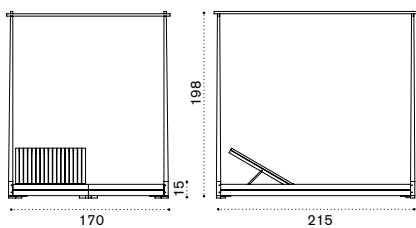

Rain cover

Ethi-Care

Lounge bed with curtains

Item

Description

 EZALT1S00T1	Teak + stainless steel + curtains
 EZCUALA1	2 mattresses, ivory, D 76 L 198 H 8,5
 EZCUALA12	2 mattresses, dove grey, D 76 L 198 H 8,5

Sun lounger

 EZLES00T1	Teak + stainless steel
 EZCULEA1	Mattress, ivory, H 8,5 D 76 L 198
 EZCULEA12	Mattress, grey, H 8,5 D 76 L 198
 COVER138	Rain cover 211 x 81 h20

Ethimo