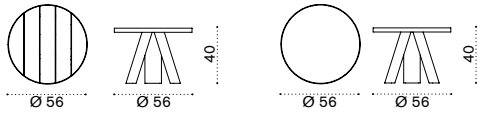

Round coffee table Ø 56

Teak → 8 | Ceramic-stone → 9

Item	Description
ESTCTD43T5	Warmwhite + pickled teak
ESTCTDGT5	Dark grey + pickled teak
ESTCTD43LN	Warmwhite + slate grey
ESTCTDGLN	Dark grey + slate grey
ESTCTD43LG	Warmwhite + dove grey
ESTCTDGLG	Dark grey + dove grey

COVER215 Rain cover Ø 57 h39