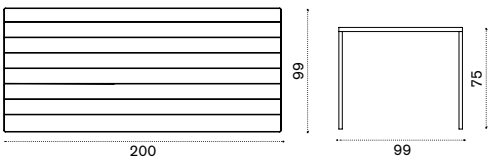

Teak → 54 | Ceramic-stone → 65 → 8

ESTPRD43T5	Warmwhite + pickled teak
ESTPRDGT5	Dark grey + pickled teak
ESTPRD43LN	Warmwhite + slate grey
ESTPRDGLN	Dark grey + slate grey
ESTPRD43LG	Warmwhite + dove grey
ESTPRDGLG	Dark grey + dove grey
COVER125	Rain cover 201 x 101 h75