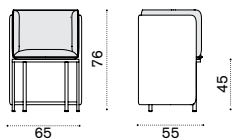

Dining armchair

→ 13

Item	Description
ESPDH1WNFD43	Tight natwick + warmwhite
ESPDH1WNFDG	Tight natwick + dark grey
ESPDH1WNHD43	Wide natwick + warmwhite
ESPDH1WNHDG	Wide natwick + dark grey
ESCUPDAW25	Cushions, seat+back, nature white
ESCUPDAW28	Cushions, seat+back, black stone
COVER219	Rain cover 66 x 56 h75