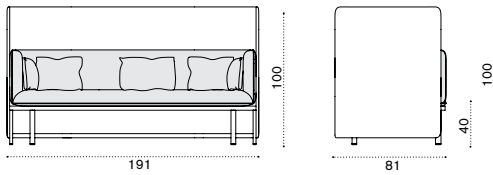

Esedra

Luca Nichetto
Collection composed of: 3 seater sofa / lounge armchair / coffee table / square, rectangular and oval dining table / dining armchair / sun lounger.

3 seater high back sofa

→ 53

Item	Description
ESD3H2WNFD43	Tight natwick + warmwhite
ESD3H2WNFDG	Tight natwick + dark grey
ESD3H2WNHD43	Wide natwick + warmwhite
ESD3H2WNHDG	Wide natwick + dark grey
ESCUD3AW25	Cushions, seat+5 back, nature white
ESCUD3AW28	Cushions, seat+5 back, black stone
ESCUTEA25	Headrest cushion, nature white
ESCUTEA28	Headrest cushion, black stone
COVER213	Rain cover 192 x 82 h99

Square coffee table 90x90