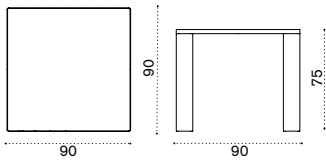

Esedra

Luca Nichetto
Collection composed of: 3 seater sofa
/ lounge armchair / coffee table / square,
rectangular and oval dining table / dining
armchair / sunbed.

Square dining table 90x90

Teak → 20 | Ceramic-stone → 25 → 4

Item	Description
ESTPQD43T5	Warmwhite + pickled teak
ESTPQDGT5	Dark grey + pickled teak
ESTPQD43LN	Warmwhite + slate grey
ESTPQDGLN	Dark grey + slate grey
ESTPQD43LG	Warmwhite + dove grey
ESTPQDGLG	Dark grey + dove grey
COVER124	Rain cover 91 x 91 h75

Rectangular dining table 200x99