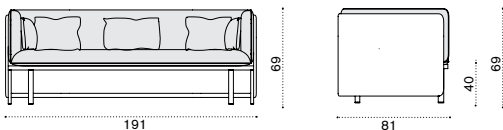

→ 50

- ESD3H1WNFD43 Tight natwick + warmwhite
- ESD3H1WNFDG Tight natwick + dark grey
- ESD3H1WNHD43 Wide natwick + warmwhite
- ESD3H1WNHDG Wide natwick + dark grey
- ESCUD3AW25 Cushions, seat+5 back, nature white
- ESCUD3AW28 Cushions, seat+5 back, black stone
- COVER212 Rain cover 192 x 82 h68