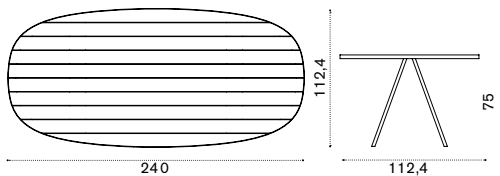

Oval dining table 240x112,4

ESTPOD43T5 Warmwhite + pickled teak
ESTPODGT5 Dark grey + pickled teak

COVER218 Rain cover 241 x 113 h74

→ 55 → 8