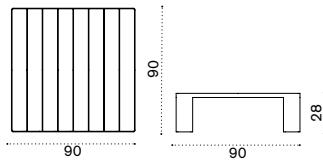

ESTCQD43T5	Warmwhite + pickled teak
ESTCQDGT5	Dark grey + pickled teak
ESTCQD43LN	Warmwhite + slate grey
ESTCQDGLN	Dark grey + slate grey
ESTCQD43LG	Warmwhite + dove grey
ESTCQDGLG	Dark grey + dove grey
COVER214	Rain cover 91 x 91 h27

Teak → 19 | Ceramic-stone → 21