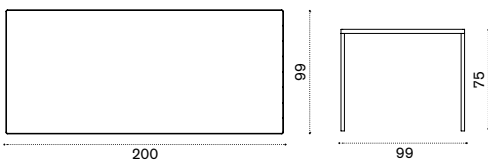

Teak → 54 | Ceramic-stone → 65 → 8

ESTPRD43T5	Warmwhite + pickled teak
ESTPRDGT5	Dark grey + pickled teak
ESTPRD43LN	Warmwhite + slate grey
ESTPRDGLN	Dark grey + slate grey
ESTPRD43LG	Warmwhite + dove grey
ESTPRDGLG	Dark grey + dove grey
COVER125	Rain cover 201 x 101 h75