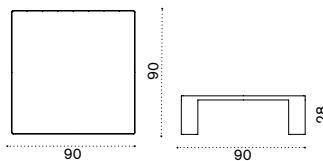

ESTCQD43T5	Warmwhite + pickled teak
ESTCQDGT5	Dark grey + pickled teak
ESTCQD43LN	Warmwhite + slate grey
ESTCQDGLN	Dark grey + slate grey
ESTCQD43LG	Warmwhite + dove grey
ESTCQDGLG	Dark grey + dove grey
COVER214	Rain cover 91 x 91 h27

Teak → 19 | Ceramic-stone → 21