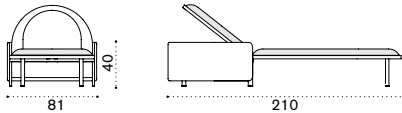

ESLEWNFD43T5 Tight natwick + warmwhite + p. teak

ESCULEAW25 Mattress, nature white
COVER311 Rain cover 83 x 212 h40

→ 44