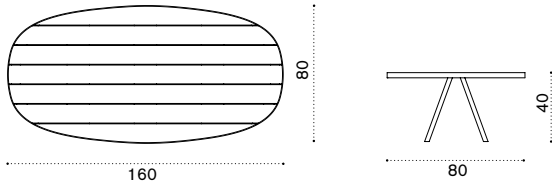

Oval coffee table 160x80

→ 21

ESTCOD43T5	Warmwhite + pickled teak
ESTCODGT5	Dark grey + pickled teak

COVER312 Rain cover 162 x 81 h40

Sun lounger