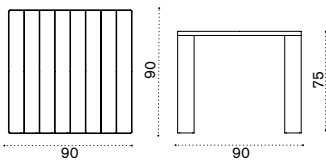

Esedra

Luca Nichetto
Collection composed of: 3 seater sofa
/ lounge armchair / coffee table / square,
rectangular and oval dining table / dining
armchair / sunbed.

Square dining table 90x90

Teak → 20 | Ceramic-stone → 25 → 4

Item	Description
ESTPQD43T5	Warmwhite + pickled teak
ESTPQDGT5	Dark grey + pickled teak
ESTPQD43LN	Warmwhite + slate grey
ESTPQDGLN	Dark grey + slate grey
ESTPQD43LG	Warmwhite + dove grey
ESTPQDGLG	Dark grey + dove grey
COVER124	Rain cover 91 x 91 h75

Rectangular dining table 200x99