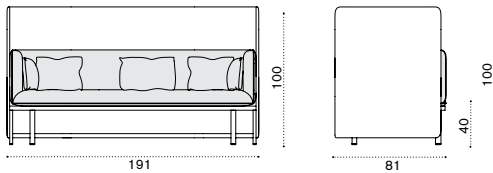

Esedra

Luca Nichetto
Collection composed of: 3 seater sofa / lounge armchair / coffee table / square, rectangular and oval dining table / dining armchair / sun lounger.

3 seater high back sofa

→ 53

Item	Description
ESD3H2WNFD43	Tight natwick + warmwhite
ESD3H2WNFDG	Tight natwick + dark grey
ESD3H2WNHD43	Wide natwick + warmwhite
ESD3H2WNHDG	Wide natwick + dark grey
ESCUD3AW25	Cushions, seat+5 back, nature white
ESCUD3AW28	Cushions, seat+5 back, black stone
ESCUTEA25	Headrest cushion, nature white
ESCUTEA28	Headrest cushion, black stone
COVER213	Rain cover 192 x 82 h99