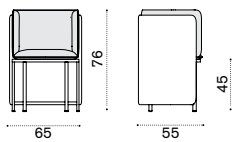

Dining armchair

→ 13

Item	Description
ESPDH1WNFD43	Tight natwick + warmwhite
ESPDH1WNFDG	Tight natwick + dark grey

ESPDH1WNHD43 Wide natwick + warmwhite

ESPDH1WNHDG Wide natwick + dark grey

ESCUPDAW25 Cushions, seat+back, nature white

ESCUPDAW28 Cushions, seat+back, black stone

COVER219 Rain cover 66 x 56 h75