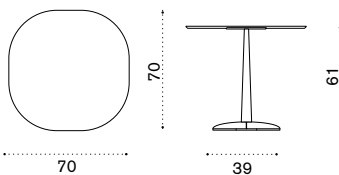

→ 24 → 2

EJTQH3B43LB	Warmwhite + c. stone white
EJTQH3B43LV	Warmwhite + c. stone black
EJTQH3B43LT	Warmwhite + c. stone grey
EJTQH3B48LB	Sepia black + c. stone white
EJTQH3B48LV	Sepia black + c. stone black
EJTQH3B48LT	Sepia black + c. stone grey
EJTQH3B51LB	Coffee brown + c. stone white
EJTQH3B51LV	Coffee brown + c. stone black
EJTQH3B51LT	Coffee brown + c. stone grey
EJTQH3B44LB	Warmgrey + c. stone white
EJTQH3B44LV	Warmgrey + c. stone black
EJTQH3B44LT	Warmgrey + c. stone grey

COVER537 Rain cover 72X72 h63