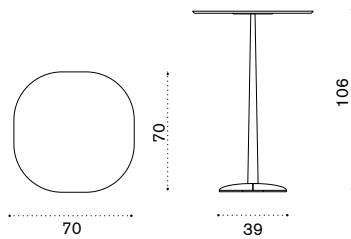

→ 28 → 2-4

EJTQH5B43LB	Warmwhite + c. stone white
EJTQH5B43LV	Warmwhite + c. stone black
EJTQH5B43LT	Warmwhite + c. stone grey
EJTQH5B48LB	Sepia black + c. stone white
EJTQH5B48LV	Sepia black + c. stone black
EJTQH5B48LT	Sepia black + c. stone grey
EJTQH5B51LB	Coffee brown + c. stone white
EJTQH5B51LV	Coffee brown + c. stone black
EJTQH5B51LT	Coffee brown + c. stone grey
EJTQH5B44LB	Warmgrey + c. stone white
EJTQH5B44LV	Warmgrey + c. stone black
EJTQH5B44LT	Warmgrey + c. stone grey
COVER546	Rain cover 72X72 h108

Complementary base cover

EJBST1	Teak
EJBST5	Pickled teak

→ 3