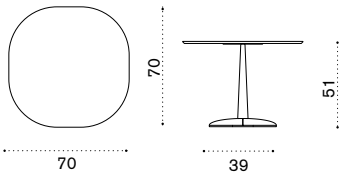

Enjoy

Collection composed of: dining table / lounge dining table / high table / coffee table.

Coffee table 70x70 h 51

→ 24

Item	Description
EJTQH2B43LB	Warmwhite + c. stone white
EJTQH2B43LV	Warmwhite + c. stone black
EJTQH2B43LT	Warmwhite + c. stone grey
EJTQH2B48LB	Sepia black + c. stone white
EJTQH2B48LV	Sepia black + c. stone black
EJTQH2B48LT	Sepia black + c. stone grey
EJTQH2B51LB	Coffee brown + c. stone white
EJTQH2B51LV	Coffee brown + c. stone black
EJTQH2B51LT	Coffee brown + c. stone grey
EJTQH2B44LB	Warmgrey + c. stone white
EJTQH2B44LV	Warmgrey + c. stone black
EJTQH2B44LT	Warmgrey + c. stone grey

COVER548 Rain cover 72X72 h53

Lounge dining table 70x70 h 61