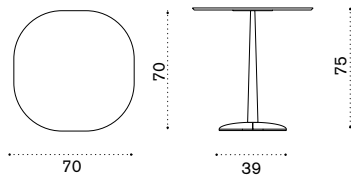

Dining table 70x70 h 75

→ 25 → 2-4

Item	Description
EJTQH4B43LB	Warmwhite + c. stone white
EJTQH4B43LV	Warmwhite + c. stone black
EJTQH4B43LT	Warmwhite + c. stone grey
EJTQH4B48LB	Sepia black + c. stone white
EJTQH4B48LV	Sepia black + c. stone black
EJTQH4B48LT	Sepia black + c. stone grey
EJTQH4B51LB	Coffee brown + c. stone white
EJTQH4B51LV	Coffee brown + c. stone black
EJTQH4B51LT	Coffee brown + c. stone grey
EJTQH4B44LB	Warmgrey + c. stone white
EJTQH4B44LV	Warmgrey + c. stone black
EJTQH4B44LT	Warmgrey + c. stone grey
COVER547	Rain cover 72X72 h77

High table 70x70 h 106