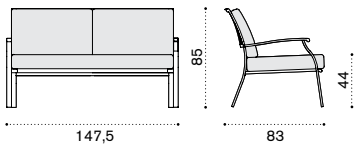

Elisir

Collection composed of: 2 seater sofa / lounge armchair / coffee table / dining armchair / dining chair / round, square and rectangular extendable dining table / sunbed.

Material

Metal White

Metal Mud Grey

Rain cover

Ethi-Care

2 seater sofa

→ 33,5

Item

- EID2S31
- EID2S40
- EID2S51

Description

Metal white
Metal mud grey
Metal coffee brown

- EICUD2AW25
- EICUD2AW24
- COVER156

Cushion, (seat+2 back) nature white
Cushion, (seat+2 back) nature grey
Rain cover 148 x 84 h84

Lounge armchair

→ 18,8

- EIPLS31
- EIPLS40
- EIPLS51

Metal white
Metal mud grey
Metal coffee brown