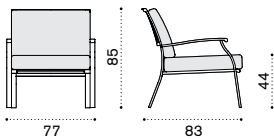

Rain cover

Ethi-Care

2 seater sofa

→ 33,5

Item

- EID2S31
- EID2S40
- EID2S51

Description

Metal white
Metal mud grey
Metal coffee brown

- EICUD2AW25
- EICUD2AW24
- COVER156

Cushion, (seat+2 back) nature white
Cushion, (seat+2 back) nature grey
Rain cover 148 x 84 h84

Lounge armchair

→ 18,8

- EIPLS31
- EIPLS40
- EIPLS51

Metal white
Metal mud grey
Metal coffee brown