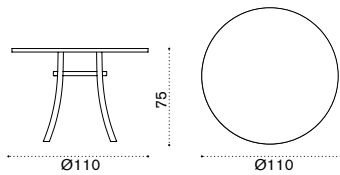

- EICUPLAW25
- EICUPLAW24
- COVER157

Cushions (seat+back), nature white
Cushions (seat+back), nature grey
Rain cover 78 x 84 h84

Ethimo

Elisir

Square coffee table 80x80

→ 15,5

Item

- EITCQB31
- EITCQB40
- EITCQB51

Description

- Metal white
- Metal mud grey
- Metal coffee brown

Round dining table Ø 110

→ 21,5 → 5

- EITPTB31
- EITPTB40
- EITPTB51

- Metal white
- Metal mud grey
- Metal coffee brown

Square dining table 70x70