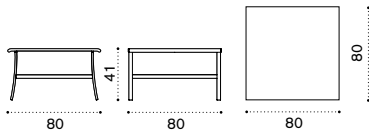

Elisir

Square coffee table 80x80

→ 15,5

Item

- EITCQB31
- EITCQB40
- EITCQB51

Description

- Metal white
- Metal mud grey
- Metal coffee brown