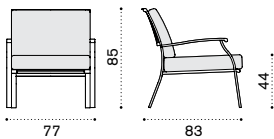

Rain cover

Ethi-Care

2 seater sofa

→ 33,5

Item

- EID2S31
- EID2S40
- EID2S51

Description

- Metal white
- Metal mud grey
- Metal coffee brown

- EICUD2AW25 Cushion, (seat+2 back) nature white
- EICUD2AW24 Cushion, (seat+2 back) nature grey
- COVER156 Rain cover 148 x 84 h84

Lounge armchair

→ 18,8

- EIPLS31
- EIPLS40
- EIPLS51

- Metal white
- Metal mud grey
- Metal coffee brown