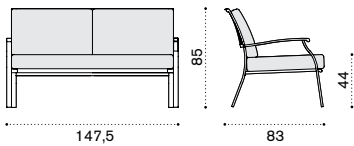

Elisir

Collection composed of: 2 seater sofa / lounge armchair / coffee table / dining armchair / dining chair / round, square and rectangular extendable dining table / sunbed.

Material

Metal
White

Metal
Mud Grey

Rain cover

Ethi-Care

2 seater sofa

→ 33,5

Item

- EID2S31
- EID2S40
- EID2S51

Description

- Metal white
- Metal mud grey
- Metal coffee brown

- EICUD2AW25 Cushion, (seat+2 back) nature white
- EICUD2AW24 Cushion, (seat+2 back) nature grey
- COVER156 Rain cover 148 x 84 h84

Lounge armchair

→ 18,8

- EIPLS31
- EIPLS40
- EIPLS51

- Metal white
- Metal mud grey
- Metal coffee brown