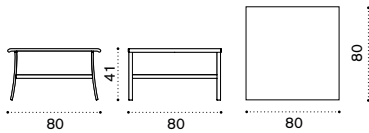

- EICUD2AW25 Cushion, (seat+2 back) nature white
- EICUD2AW24 Cushion, (seat+2 back) nature grey
- COVER156 Rain cover 148 x 84 h84

Lounge armchair

→ 18,8

- EIPLS31
- EIPLS40
- EIPLS51

- Metal white
- Metal mud grey
- Metal coffee brown

- EICUPLAW25 Cushions (seat+back), nature white
- EICUPLAW24 Cushions (seat+back), nature grey
- COVER157 Rain cover 78 x 84 h84

Ethimo

Elisir

Square coffee table 80x80

→ 15,5

Item

- EITCQB31
- EITCQB40
- EITCQB51