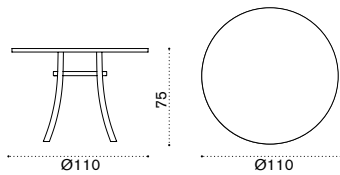

- EICUPLAW25 Cushions (seat+back), nature white
- EICUPLAW24 Cushions (seat+back), nature grey
- COVER157 Rain cover 78 x 84 h84

Ethimo

Elisir

Square coffee table 80x80

→ 15,5

Item

- EITCQB31
- EITCQB40
- EITCQB51

Description

- Metal white
- Metal mud grey
- Metal coffee brown

Round dining table Ø 110

→ 21,5 → 5

- EITPTB31
- EITPTB40
- EITPTB51

- Metal white
- Metal mud grey
- Metal coffee brown

Square dining table 70x70