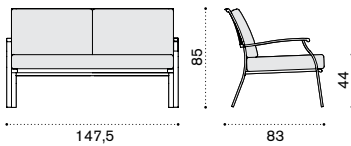

Rain cover

Ethi-Care

2 seater sofa

→ 33,5

Item

- EID2S31
- EID2S40
- EID2S51

Description

Metal white
Metal mud grey
Metal coffee brown

- EICUD2AW25
- EICUD2AW24
- COVER156

Cushion, (seat+2 back) nature white
Cushion, (seat+2 back) nature grey
Rain cover 148 x 84 h84

Lounge armchair

→ 18,8

- EIPLS31
- EIPLS40
- EIPLS51

Metal white
Metal mud grey
Metal coffee brown