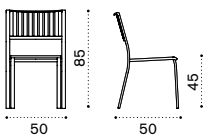

Dining chair

→ 7

EISEB31	Metal white
EISEB40	Metal mud grey
EISEB51	Metal coffee brown
.....	
EICUSEPDAW25	Cushion, nature white
EICUSEPDAW24	Cushion, nature grey
CUSEPREIA1	Cushion pratic, ivory
COVER116	Rain cover 52 x 76 h100 (6 chairs)

Ethimo