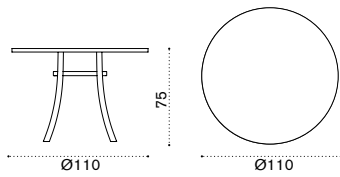

- EICUPLAW25
- EICUPLAW24
- COVER157

Cushions (seat+back), nature white
Cushions (seat+back), nature grey
Rain cover 78 x 84 h84

Ethimo

Elisir

Square coffee table 80x80

→ 15,5

Item

- EITCQB31
- EITCQB40
- EITCQB51

Description

- Metal white
- Metal mud grey
- Metal coffee brown

Round dining table Ø 110

→ 21,5 → 5

- EITPTB31
- EITPTB40
- EITPTB51

- Metal white
- Metal mud grey
- Metal coffee brown

Square dining table 70x70