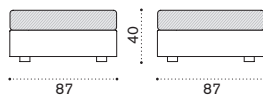

→ 41,5 | 1 box 90X204X72H 48,4 Kg

Lounge armchair

	CBPOW20	Bark
	CBPOW21	White
	CBCUPOA1	Cushion (seat+back), ivory
	CBCUPOA12	Cushion (seat+back), dove grey
	COVER119	Rain cover 102 x 88 h67

→ 24,5 | 1 box 90X103X72H 27,5 Kg

Ethimo

Cube

Pouf

→ 9 | 1 box 96X96X42H 14 Kg

Item

Description

- CBPUW20 Bark
- CBPUW21 White

- CBCUPUA1 Cushion, ivory
- CBCUPUA12 Cushion, dove grey
- COVER113 Rain cover 90 x 90 h35