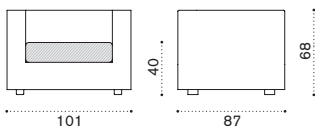

Acrylic
Dove Grey

Rain cover

Ethi-Care

3 seater sofa

Item

Description

	CBD3W20	Bark
	CBD3W21	White
	CBCUD3A1	Cushion (seat+2 back), ivory
	CBCUD3A12	Cushion (seat+2 back), dove grey
	COVER158	Rain cover 201 x 88 h67

→ 41,5 | 1 box 90X204X72H 48,4 Kg

Lounge armchair

	CBPOW20	Bark
	CBPOW21	White
	CBCUPOA1	Cushion (seat+back), ivory
	CBCUPOA12	Cushion (seat+back), dove grey
	COVER119	Rain cover 102 x 88 h67

→ 24,5 | 1 box 90X103X72H 27,5 Kg