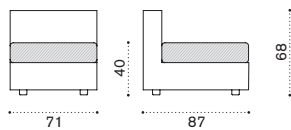

Ethimo

Cube

Pouf

→ 9 | 1 box 96X96X42H 14 Kg

Item

Description

- CBPUW20 Bark
- CBPUW21 White

- CBCUPUA1 Cushion, ivory
- CBCUPUA12 Cushion, dove grey
- COVER113 Rain cover 90 x 90 h35

Corner module

→ 23,5 | 1 box 90X103X72H 24,5 Kg

- CBDMAUW20 Bark
- CBDMAUW21 White

- CBCUDMAUA1 Cushion (seat+back), ivory
- CBCUDMAUA12 Cushion (seat+back), dove grey
- COVER224 Rain cover 88 x 88 h67

Central module

→ 19 | 1 box 90X73X72H 21,5 Kg

- CBDMCW20 Bark
- CBDMCW21 White

- CBCUDMCA1 Cushion (seat+back), ivory
- CBCUDMCA12 Cushion (seat+back), dove grey
- COVER159 Rain cover 72 x 88 h67

Footstool

→ 5,2 | 1 box 48X48X47H 7 Kg