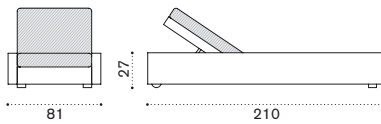

→ 17,5 | 1 box 96X96X33H 14 Kg

Item	Description
CBTCQW20	Bark
CBTCQW21	White
COVER114	Rain cover 91 x 91 h23

Rectangular coffee table 120x80 with glass

→ 22 | 1 box 91X129X33H 18 Kg

Item	Description
CBTCRW20	Bark
CBTCRW21	White
COVER115	Rain cover 121 x 91 h23

Sunbed

→ 39,5 | 1 box 86X216X33H 38 Kg

Item	Description
CBLEW20	Bark
CBLEW21	White
CBCULEA1	Mattress, ivory, H 10 D 64 L 205
CBCULEA12	Mattress, dove grey, H 10 D 64 L 205
COVER160	Rain cover 211 x 82 h26