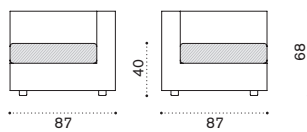

→ 41,5 | 1 box 90X204X72H 48,4 Kg

Lounge armchair

	CBPOW20	Bark
	CBPOW21	White
	CBCUPOA1	Cushion (seat+back), ivory
	CBCUPOA12	Cushion (seat+back), dove grey
	COVER119	Rain cover 102 x 88 h67

→ 24,5 | 1 box 90X103X72H 27,5 Kg

Ethimo

Cube

Pouf

→ 9 | 1 box 96X96X42H 14 Kg

Item

Description

- CBPUW20 Bark
- CBPUW21 White

- CBCUPUA1 Cushion, ivory
- CBCUPUA12 Cushion, dove grey
- COVER113 Rain cover 90 x 90 h35

Corner module

→ 23,5 | 1 box 90X103X72H 24,5 Kg

- CBDMAUW20 Bark
- CBDMAUW21 White

- CBCUDMAUA1 Cushion (seat+back), ivory
- CBCUDMAUA12 Cushion (seat+back), dove grey
- COVER224 Rain cover 88 x 88 h67

Central module