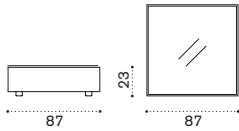

Cube

Design: Ethimo

Collection composed of:
3 seater sofa / lounge armchair
/ pouf / modular sofa / footstool
/ coffee table / double and single
sunbed.

Square coffee table 87x87 with glass

→ 17,5 | 1 box 96X96X33H 14 Kg

Item	Description
CBTCQW20	Bark
CBTCQW21	White
COVER114	Rain cover 91 x 91 h23

Rectangular coffee table 120x80 with glass