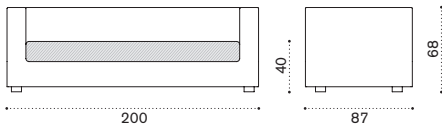

Cube

Design: Ethimo

Collection composed of:
 3 seater sofa / lounge armchair
 / pouf / modular sofa / footstool
 / coffee table / double and single
 sunbed.

Material

Etwick
Bark

Etwick
White

Fabrics

Acrylic
Ivory

Acrylic
Dove Grey

Rain cover

Ethi-Care

3 seater sofa

Item

Description

	CBD3W20	Bark
	CBD3W21	White
	CBCUD3A1	Cushion (seat+2 back), ivory
	CBCUD3A12	Cushion (seat+2 back), dove grey
	COVER158	Rain cover 201 x 88 h67