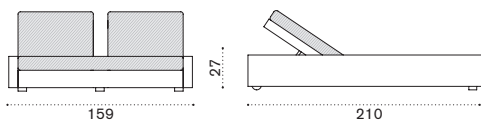

→ 68 | 1 box 170X216X33H 7 8 Kg

Item	Description
CBLDW20	Bark
CBLDW21	White
CBCULDA1	Mattress, ivory, H 10 D 128 L 205
CBCULDA12	Mattress, dove grey, H 10 D 128 L 205
COVER161	Rain cover 211 x 163 h26

Ethimo