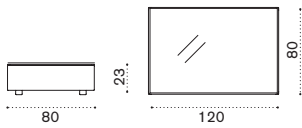

→ 19 | 1 box 90X73X72H 21,5 Kg

- CBDMCW20 Bark
- CBDMCW21 White

- CBCUDMCA1 Cushion (seat+back), ivory
- CBCUDMCA12 Cushion (seat+back), dove grey
- COVER159 Rain cover 72 x 88 h67

Footstool

→ 5,2 | 1 box 48X48X47H 7 Kg

- CBFSW20 Bark
- CBFSW21 White

Cube

Design: Ethimo

Collection composed of:
 3 seater sofa / lounge armchair
 / pouf / modular sofa / footstool
 / coffee table / double and single
 sunbed.

Square coffee table 87x87 with glass

→ 17,5 | 1 box 96X96X33H 14 Kg

Item	Description
CBTCQW20	Bark
CBTCQW21	White
COVER114	Rain cover 91 x 91 h23

Rectangular coffee table 120x80 with glass

→ 22 | 1 box 91X129X33H 18 Kg

Item	Description
CBTCRW20	Bark
CBTCRW21	White
COVER115	Rain cover 121 x 91 h23

Sunbed

→ 39,5 | 1 box 86X216X33H 38 Kg

Item	Description
CBLEW20	Bark
CBLEW21	White
CBCULEA1	Mattress, ivory, H 10 D 64 L 205
CBCULEA12	Mattress, dove grey, H 10 D 64 L 205
COVER160	Rain cover 211 x 82 h26