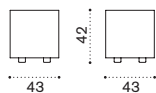

→ 5,2 | 1 box 48X48X47H 7 Kg

- CBFSW20 Bark
- CBFSW21 White