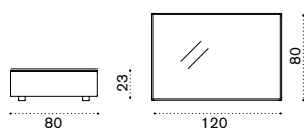

Cube

Collection composed of: 3 seater sofa / lounge armchair / pouf / modular sofa / footstool / coffee table / double and single sunbed.

Square coffee table 87x87 with glass

→ 17,5

Item	Description
CBTCQW20	Bark
CBTCQW21	White
COVER114	Rain cover 91 x 91 h23

Rectangular coffee table 120x80 with glass

→ 22

CBTCRW20	Bark
CBTCRW21	White
COVER115	Rain cover 121 x 91 h23

Sunbed

→ 39,5

CBLEW20	Bark
CBLEW21	White
CBCULEA1	Mattress, ivory, H 10 D 64 L 205
CBCULEA12	Mattress, dove grey, H 10 D 64 L 205
COVER160	Rain cover 211 x 82 h26