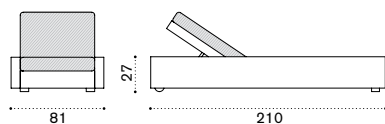

Cube

Collection composed of: 3 seater sofa / lounge armchair / pouf / modular sofa / footstool / coffee table / double and single sunbed.

Square coffee table 87x87 with glass

→ 17,5

Item	Description
CBTCQW20	Bark
CBTCQW21	White
COVER114	Rain cover 91 x 91 h23

Rectangular coffee table 120x80 with glass

→ 22

CBTCRW20	Bark
CBTCRW21	White
COVER115	Rain cover 121 x 91 h23

Sunbed

→ 39,5

CBLEW20	Bark
CBLEW21	White
CBCULEA1	Mattress, ivory, H 10 D 64 L 205
CBCULEA12	Mattress, dove grey, H 10 D 64 L 205
COVER160	Rain cover 211 x 82 h26