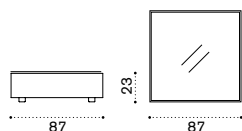

Cube

Collection composed of: 3 seater sofa / lounge armchair / pouf / modular sofa / footstool / coffee table / double and single sunbed.

Square coffee table 87x87 with glass

→ 17,5

Item	Description
CBTCQW20	Bark
CBTCQW21	White
COVER114	Rain cover 91 x 91 h23

Rectangular coffee table 120x80 with glass