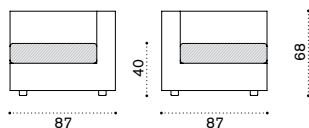

→ 23,5

- CBDMAUW20 Bark
- CBDMAUW21 White

- CBCUDMAUA1 Cushion (seat+back), ivory
- CBCUDMAUA12 Cushion (seat+back), dove grey
- COVER224 Rain cover 88 x 88 h67

Central module