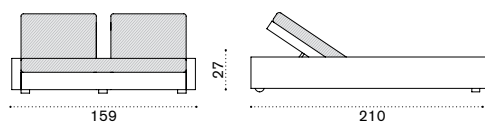

→ 68

CBLDW20	Bark
CBLDW21	White
CBCULDA1	Mattress, ivory, H 10 D 128 L 205
CBCULDA12	Mattress, dove grey, H 10 D 128 L 205
COVER161	Rain cover 211 x 163 h26