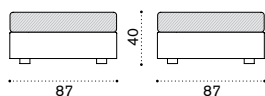

→ 24,5

● CBPOW20

Bark

● CBPOW21

White

● CBCUPOA1

Cushion (seat+back), ivory

● CBCUPOA12

Cushion (seat+back), dove grey

● COVER119

Rain cover 102 x 88 h67

Cube

Pouf

→ 9

Item

Description