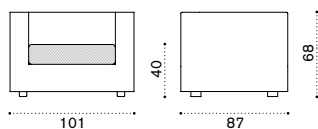

White

● CBCUD3A1

Cushion (seat+2 back), ivory

● CBCUD3A12

Cushion (seat+2 back), dove grey

● COVER158

Rain cover 201 x 88 h67

Lounge armchair