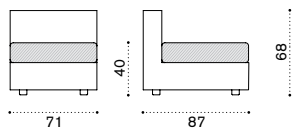

→ 19

- CBDMCW20 Bark
- CBDMCW21 White

- CBCUDMCA1 Cushion (seat+back), ivory
- CBCUDMCA12 Cushion (seat+back), dove grey
- COVER159 Rain cover 72 x 88 h67

Footstool

→ 5,2

- CBFSW20 Bark
- CBFSW21 White