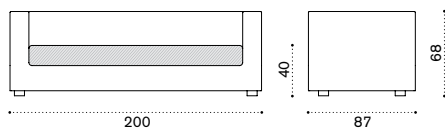

3 seater sofa

→ 41,5

Item

● CBD3W20

Bark

● CBD3W21

White

● CBCUD3A1

Cushion (seat+2 back), ivory

● CBCUD3A12

Cushion (seat+2 back), dove grey

● COVER158

Rain cover 201 x 88 h67

Lounge armchair