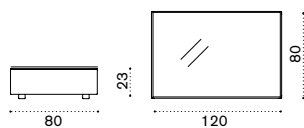

Cube

Collection composed of: 3 seater sofa / lounge armchair / pouf / modular sofa / footstool / coffee table / double and single sunbed.

Square coffee table 87x87 with glass

→ 17,5

Item	Description
CBTCQW20	Bark
CBTCQW21	White
COVER114	Rain cover 91 x 91 h23

Rectangular coffee table 120x80 with glass

→ 22

CBTCRW20	Bark
CBTCRW21	White
COVER115	Rain cover 121 x 91 h23

Sunbed

→ 39,5

CBLEW20	Bark
CBLEW21	White
CBCULEA1	Mattress, ivory, H 10 D 64 L 205
CBCULEA12	Mattress, dove grey, H 10 D 64 L 205
COVER160	Rain cover 211 x 82 h26