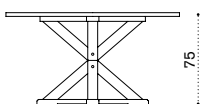

Teak

COVER137

Rain cover Ø 148 h74

Square dining table 140x140

140

140

75

→ 56 → 8