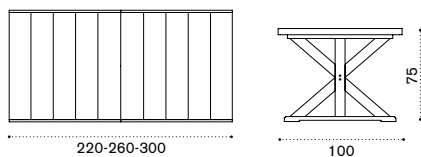

Rain cover Ø 148 h74

Square dining table 140x140

→ 56 → 8

CSTPQT1

Teak

COVER135

Rain cover 141 x 141 h74

Extendable rectangular dining table 220-260-300x100